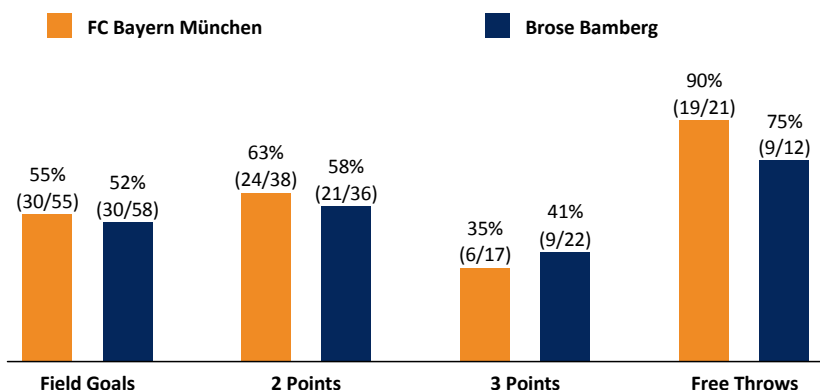

FC Bayern München

85 : 78

Brose Bamberg

Referee: FRITZ Clemens
Umpires: REITER Moritz / ARIK Tamer
Commissioner: EICHHORN Christian

Attendance: 6.500
München, Audi Dome, DI 30 APR 2019, 20:30, Game-ID: 22319

Scoreboard table showing Q1, Q2, Q3, Q4 scores for FCB and BAM.

FCB - FC Bayern München (Coach: RADONJIC Dejan)

Main player statistics table for FC Bayern München including columns for No., Name, Min, PTS, 2 Points, 3 Points, Field Goals, Free Throws, and various rebound/assist metrics.

BAM - Brose Bamberg (Coach: PEREGO Federico)

Main player statistics table for Brose Bamberg including columns for No., Name, Min, PTS, 2 Points, 3 Points, Field Goals, Free Throws, and various rebound/assist metrics.

Summary statistics table comparing FCB and BAM across various metrics like Rebounds, Assists, Fouls, Turnovers, Steals, Points in the Paint, Second Chance Points, Fast Break Points, Biggest Lead, Biggest Scoring Run, Lead Changes, and Times Tied.

EASYS-CREDIT-BBL.DE

Alle offiziellen Statistiken der easyCredit BBL, Daten, Rekorde uvm. gibt es auf easyCredit-BBL.de! News, Stats, Tabelle und Spielplan für unterwegs: Kostenfrei für iOS und Android in der offiziellen Liga-App!

MAGENTA SPORT

Keinen Korb mehr verpassen - Alle Spiele der easyCredit BBL und des MagentaSport BBL Pokals LIVE und in HD! Das größte Basketball-Angebot Deutschlands zuhause und mobil! www.MagentaSport.de

LEGEND: Min Minutes Played, DR Defensive Rebounds, AS Assists, BS Blocked Shots, PF Fouls, +/- Plus-Minus-Rating, DNP Did Not Play, OR Offensive Rebounds, ST Steals, SB Shots Blocked, FD Fouls Drawn, * Starters, PTS Points, TR Total Rebounds, TO Turnovers, EFF Efficiency = ((PTS + TR + AS + ST + BS) - ((FGA - FGM) + (FTA - FTM) + TO))