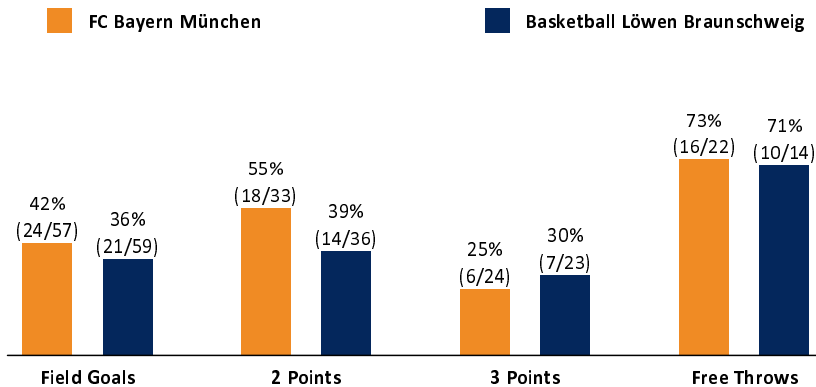

FC Bayern München

70 : 59 Basketball Löwen Braunschweig

Referee: REITER M.
Umpires: MADINGER C. / ARIKT.
Commissioner:

Attendance: 5.472
München, Audi Dome, SA 18 MAI 2019, 20:30, Game-ID: 22809

Scoreboard table showing Q1, Q2, Q3, Q4 scores for FCB and BRA.

FCB - FC Bayern München (Coach: RADONJIC Dejan)

Main player statistics table for FC Bayern München including columns for No., Name, Min, PTS, 2 Points, 3 Points, Field Goals, Free Throws, OR, DR, TR, AS, ST, TO, BS, SB, PF, FD, EFF, +/-.

BRA - Basketball Löwen Braunschweig (Coach: MENZ Frank)

Main player statistics table for Basketball Löwen Braunschweig including columns for No., Name, Min, PTS, 2 Points, 3 Points, Field Goals, Free Throws, OR, DR, TR, AS, ST, TO, BS, SB, PF, FD, EFF, +/-.

Summary statistics table comparing FCB and BRA across various metrics like Rebounds, Assists, Fouls, Turnovers, Steals, Points in the Paint, etc.

EASYCREDIT-BBL.DE

Alle offiziellen Statistiken der easyCredit BBL, Daten, Rekorde uvm. gibt es auf easyCredit-BBL.de! News, Stats, Tabelle und Spielplan für unterwegs: Kostenlos für iOS und Android in der offiziellen Liga-App!

MAGENTA SPORT

Keinen Korb mehr verpassen - Alle Spiele der easyCredit BBL und des MagentaSport BBL Pokals LIVE und in HD! Das größte Basketball-Angebot Deutschlands zuhause und mobil! www.MagentaSport.de

LEGEND
Min Minutes Played
DR Defensive Rebounds
AS Assists
BS Blocked Shots
PF Fouls
+/- Plus-Minus-Rating
DNP Did Not Play
OR Offensive Rebounds
ST Steals
SB Shots Blocked
FD Fouls Drawn
* Starters
PTS Points
TR Total Rebounds
TO Turnovers
EFF Efficiency = ((PTS + TR + AS + ST + BS) - ((FGA - FGM) + (FTA - FTM) + TO))