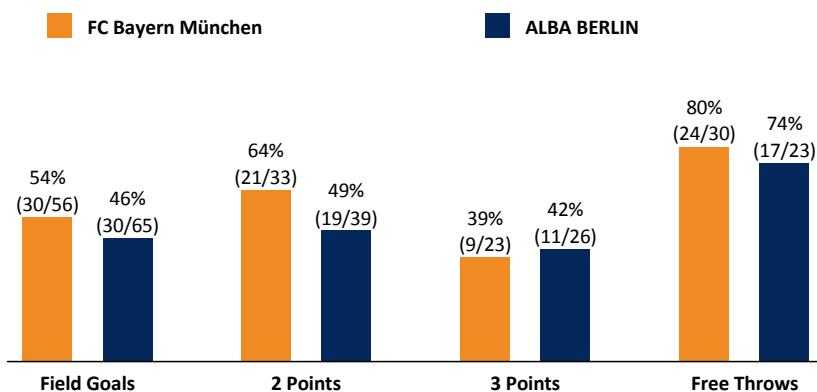

FC Bayern München 93 : 88

ALBA BERLIN

Referee: LOTTERMOSER Robert
Umpires: STRAUBE Carsten / KOVACEVIC Nesa
Commissioner: DIETERICH Sascha

Attendance: 6.500
München, Audi Dome, SO 23 JUN 2019, 18:00, Game-ID: 22812

Scoreboard table showing Q1, Q2, Q3, Q4, and OT1 scores for FCB and BER.

FCB - FC Bayern München (Coach: RADONJIC Dejan)

Main player statistics table for FC Bayern München including columns for No., Name, Min, PTS, 2 Points, 3 Points, Field Goals, Free Throws, and various advanced stats.

BER - ALBA BERLIN (Coach: GARCIA RENESES Alejandro)

Main player statistics table for ALBA BERLIN including columns for No., Name, Min, PTS, 2 Points, 3 Points, Field Goals, Free Throws, and various advanced stats.

Summary table comparing FCB and BER across various statistical categories like Rebounds, Assists, Fouls, Turnovers, Steals, etc.

EASycREDIT-BBL.DE

Alle offiziellen Statistiken der easyCredit BBL, Daten, Rekorde uvm. gibt es auf easyCredit-BBL.de! News, Stats, Tabelle und Spielplan für unterwegs: Kostenfrei für iOS und Android in der offiziellen Liga-App!

MAGENTA SPORT

Keinen Korb mehr verpassen - Alle Spiele der easyCredit BBL und des MagentaSport BBL Pokals LIVE und in HD! Das größte Basketball-Angebot Deutschlands zuhause und mobil! www.MagentaSport.de

LEGEND
Min Minutes Played
DR Defensive Rebounds
AS Assists
BS Blocked Shots
PF Fouls
+/- Plus-Minus-Rating
DNP Did Not Play
OR Offensive Rebounds
ST Steals
SB Shots Blocked
FD Fouls Drawn
* Starters
PTS Points
TR Total Rebounds
TO Turnovers
EFF Efficiency = ((PTS + TR + AS + ST + BS) - ((FGA - FGM) + (FTA - FTM) + TO))