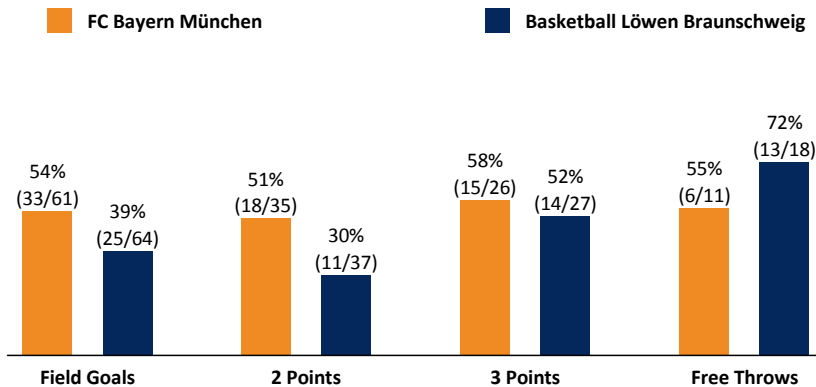

FC Bayern München

87 : 77

Basketball Löwen Braunschweig

Referee: LOTTERMOSER Robert
Umpires: STRAUBE Carsten / SIMONOW Konstantin
Commissioner: DIETERICH Sascha

Attendance: 5.419
München, Audi Dome, SO 26 MAI 2019, 18:00, Game-ID: 22834

Summary table showing scores for Q1, Q2, Q3, Q4 for FCB and BRA.

FCB - FC Bayern München (Coach: RADONJIC Dejan)

Main player statistics table for FC Bayern München including columns for No., Name, Min, PTS, 2 Points, 3 Points, Field Goals, Free Throws, and various rebound/assist/steal metrics.

BRA - Basketball Löwen Braunschweig (Coach: MENZ Frank)

Main player statistics table for Basketball Löwen Braunschweig including columns for No., Name, Min, PTS, 2 Points, 3 Points, Field Goals, Free Throws, and various rebound/assist/steal metrics.

Summary table comparing FCB and BRA across various statistical categories like Rebounds, Assists, Fouls, Turnovers, Steals, Points in the Paint, etc.

EASYCREDIT-BBL.DE

Alle offiziellen Statistiken der easycrredit BBL, Daten, Rekorde uvm. gibt es auf easycrredit-BBL.de! News, Stats, Tabelle und Spielplan für unterwegs: Kostenfrei für iOS und Android in der offiziellen Liga-App!

MAGENTA SPORT

Keinen Korb mehr verpassen - Alle Spiele der easycrredit BBL und des MagentaSport BBL Pokals LIVE und in HD! Das größte Basketball-Angebot Deutschlands zuhause und mobil! www.MagentaSport.de

LEGEND
Min Minutes Played
DR Defensive Rebounds
AS Assists
BS Blocked Shots
PF Fouls
+/- Plus-Minus-Rating
DNP Did Not Play
OR Offensive Rebounds
ST Steals
SB Shots Blocked
FD Fouls Drawn
* Starters
PTS Points
TR Total Rebounds
TO Turnovers
EFF Efficiency = ((PTS + TR + AS + ST + BS) - ((FGA - FGM) + (FTA - FTM) + TO))