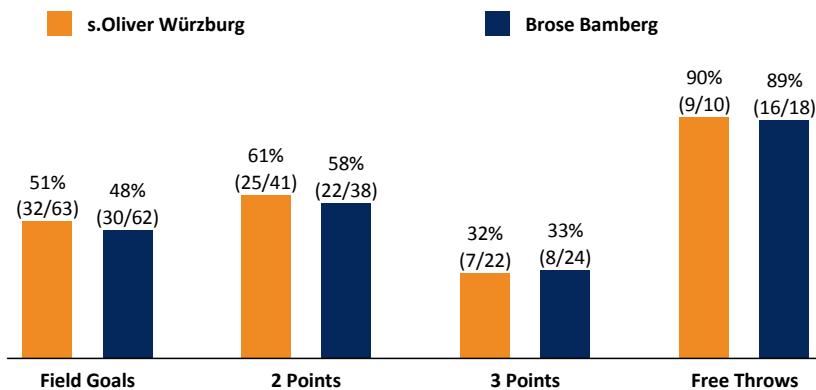

s.Oliver Würzburg

80 : 84

Brose Bamberg

Referee: REITER Moritz
Umpires: BARTH Benjamin / BRENDEL Nicolas
Commissioner: EICHHORN Christian

Würzburg, s.Oliver Arena, SA 29 SEP 2018, 20:30, Game-ID: 22051

Scoreboard table showing Q1, Q2, Q3, Q4 scores for WUE and BAM.

WUE - s.Oliver Würzburg (Coach: WUCHERER Denis)

Main player statistics table for WUE, including columns for No., Name, Min, PTS, 2 Points, 3 Points, Field Goals, Free Throws, and various advanced stats.

BAM - Brose Bamberg (Coach: BAGATSKIS Ainars)

Main player statistics table for BAM, including columns for No., Name, Min, PTS, 2 Points, 3 Points, Field Goals, Free Throws, and various advanced stats.

Summary statistics table comparing WUE and BAM across categories like Rebounds, Assists, Fouls, Turnovers, Steals, etc.

EASycRedit-BBL.DE

Alle offiziellen Statistiken der easyCredit BBL, Daten, Rekorde uvm. gibt es auf easyCredit-BBL.de! News, Stats, Tabelle und Spielplan für unterwegs: Kostenfrei für iOS und Android in der offiziellen Liga-App!

TELEKOMSPORT.DE

Keinen Korb mehr verpassen - Alle Spiele der easyCredit BBL LIVE und in HD! Erleben sie jetzt das größte Basketball-Angebot Deutschlands zuhause und mobil! www.telekom sport.de

LEGEND: Min Minutes Played, DR Defensive Rebounds, AS Assists, BS Blocked Shots, PF Fouls, +/- Plus-Minus-Rating, DNP Did Not Play, OR Offensive Rebounds, ST Steals, SB Shots Blocked, FD Fouls Drawn, * Starters, PTS Points, TR Total Rebounds, TO Turnovers, EFF Efficiency = ((PTS + TR + AS + ST + BS) - ((FGA - FGM) + (FTA - FTM) + TO))