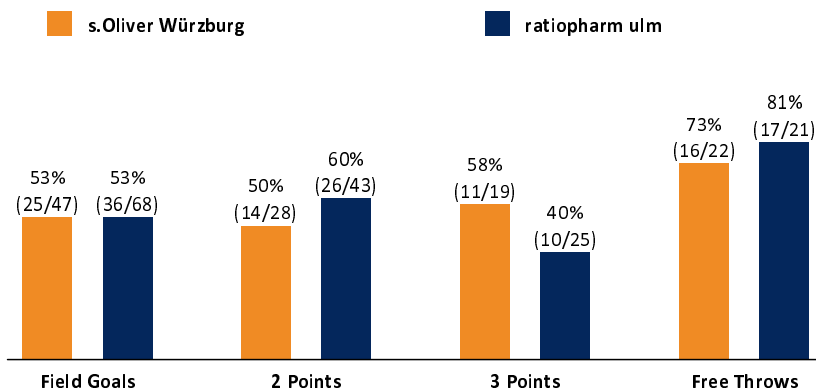

s.Oliver Würzburg

77 : 99

ratiopharm ulm

Referee: PANTHER Anne
Umpires: SIMONOW Konstantin / FRÖLICH Henning
Commissioner: MOLITOR Horst

Würzburg, s.Oliver Arena, DO 14 FEB 2019, 20:30, Game-ID: 22062

Scoreboard table showing Q1, Q2, Q3, Q4 scores for WUE and ULM.

WUE - s.Oliver Würzburg (Coach: WUCHERER Denis)

Main player statistics table for WUE - s.Oliver Würzburg, including columns for No., Name, Min, PTS, 2 Points, 3 Points, Field Goals, Free Throws, and various rebound/assist metrics.

ULM - ratiopharm ulm (Coach: LEIBENATH Thorsten)

Main player statistics table for ULM - ratiopharm ulm, including columns for No., Name, Min, PTS, 2 Points, 3 Points, Field Goals, Free Throws, and various rebound/assist metrics.

Summary table comparing WUE and ULM across various categories like Rebounds, Assists, Fouls, Turnovers, Steals, Points in the Paint, Second Chance Points, Fast Break Points, Biggest Lead, Biggest Scoring Run, Lead Changes, and Times Tied.

EASycREDIT-BBL.DE

Alle offiziellen Statistiken der easyCredit BBL, Daten, Rekorde uvm. gibt es auf easyCredit-BBL.de! News, Stats, Tabelle und Spielplan für unterwegs: Kostenfrei für iOS und Android in der offiziellen Liga-App!

MAGENTA SPORT

Keinen Korb mehr verpassen - Alle Spiele der easyCredit BBL und des MagentaSport BBL Pokals LIVE und in HD! Das größte Basketball-Angebot Deutschlands zuhause und mobil! www.MagentaSport.de

LEGEND: Min Minutes Played, DR Defensive Rebounds, AS Assists, BS Blocked Shots, PF Fouls, +/- Plus-Minus-Rating, DNP Did Not Play, OR Offensive Rebounds, ST Steals, SB Shots Blocked, FD Fouls Drawn, * Starters, PTS Points, TR Total Rebounds, TO Turnovers, EFF Efficiency = ((PTS + TR + AS + ST + BS) - ((FGA - FGM) + (FTA - FTM) + TO))