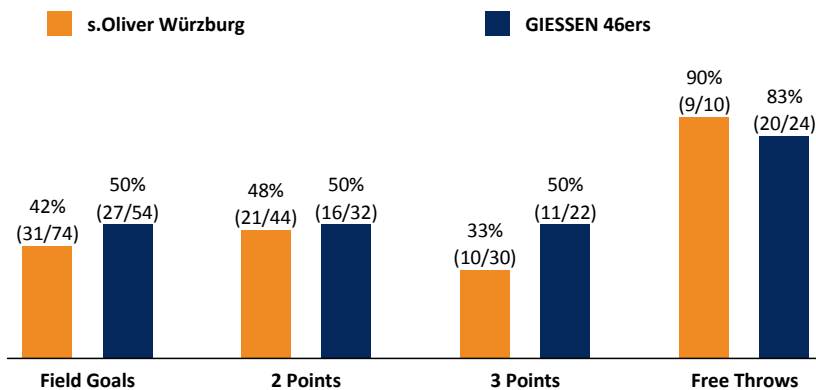

s.Oliver Würzburg

81 : 85

GIESSEN 46ers

Referee: FRITZ Clemens
Umpires: SIMONOW Konstantin / ARIK Tamer
Commissioner: GINTSCHEL Winfried

Würzburg, s.Oliver Arena, FR 19 OKT 2018, 20:30, Game-ID: 22072

Scoreboard table showing Q1, Q2, Q3, Q4 scores for WUE and GIE.

WUE - s.Oliver Würzburg (Coach: WUCHERER Denis)

Main player statistics table for WUE, including columns for Name, Min, PTS, 2 Points, 3 Points, Field Goals, Free Throws, and various rebound/assist metrics.

GIE - GIESSEN 46ers (Coach: FREYER Ingo)

Main player statistics table for GIE, including columns for Name, Min, PTS, 2 Points, 3 Points, Field Goals, Free Throws, and various rebound/assist metrics.

Summary table comparing WUE and GIE on metrics like Rebounds, Assists, Fouls, Turnovers, Steals, Points in the Paint, etc.

EASYCREDIT-BBL.DE

Alle offiziellen Statistiken der easyCredit BBL, Daten, Rekorde uvm. gibt es auf easyCredit-BBL.de! News, Stats, Tabelle und Spielplan für unterwegs: Kostenfrei für iOS und Android in der offiziellen Liga-App!

TELEKOMSPORT.DE

Keinen Korb mehr verpassen - Alle Spiele der easyCredit BBL LIVE und in HD! Erleben sie jetzt das größte Basketball-Angebot Deutschlands zuhause und mobil! www.telekom sport.de

LEGEND: Min Minutes Played, DR Defensive Rebounds, AS Assists, BS Blocked Shots, PF Fouls, +/- Plus-Minus-Rating, DNP Did Not Play, OR Offensive Rebounds, ST Steals, SB Shots Blocked, FD Fouls Drawn, * Starters, PTS Points, TR Total Rebounds, TO Turnovers, EFF Efficiency = ((PTS + TR + AS + ST + BS) - ((FGA - FGM) + (FTA - FTM) + TO))