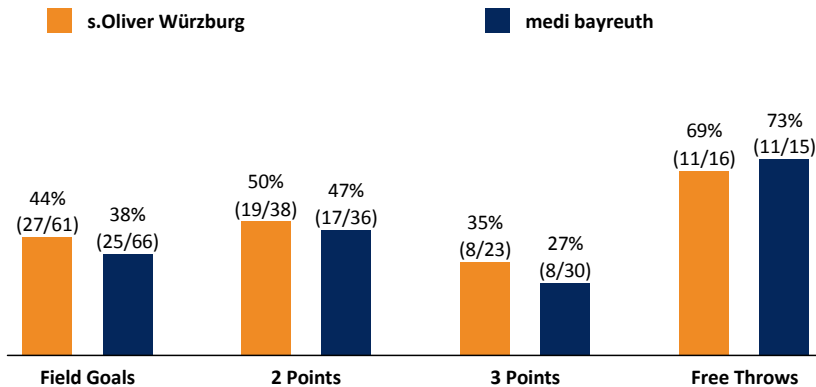

s.Oliver Würzburg

73 : 69

medi bayreuth

Referee: REITER Moritz
Umpires: BARTH Benjamin / KRÜPER Moritz
Commissioner: SCHENCKING Albert

Würzburg, s.Oliver Arena, SO 28 OKT 2018, 18:00, Game-ID: 22089

Scoreboard table showing quarter scores (Q1-Q4) for WUE and BAY.

WUE - s.Oliver Würzburg (Coach: WUCHERER Denis)

Main player statistics table for WUE, including columns for Name, Min, PTS, 2 Points, 3 Points, Field Goals, Free Throws, and various rebound/assist metrics.

BAY - medi bayreuth (Coach: KORNER Raoul)

Main player statistics table for BAY, including columns for Name, Min, PTS, 2 Points, 3 Points, Field Goals, Free Throws, and various rebound/assist metrics.

Summary table comparing team statistics such as Rebounds, Assists, Fouls, Turnovers, Steals, Points in the Paint, etc.

EASycREDIT-BBL.DE

Alle offiziellen Statistiken der easyCredit BBL, Daten, Rekorde uvm. gibt es auf easyCredit-BBL.de! News, Stats, Tabelle und Spielplan für unterwegs: Kostenfrei für iOS und Android in der offiziellen Liga-App!

TELEKOMSPORT.DE

Keinen Korb mehr verpassen - Alle Spiele der easyCredit BBL LIVE und in HD! Erleben sie jetzt das größte Basketball-Angebot Deutschlands zuhause und mobil! www.telekom sport.de

LEGEND: Min Minutes Played, DR Defensive Rebounds, AS Assists, BS Blocked Shots, PF Fouls, +/- Plus-Minus-Rating, DNP Did Not Play, OR Offensive Rebounds, ST Steals, SB Shots Blocked, FD Fouls Drawn, * Starters, PTS Points, TR Total Rebounds, TO Turnovers, EFF Efficiency = ((PTS + TR + AS + ST + BS) - ((FGA - FGM) + (FTA - FTM) + TO))