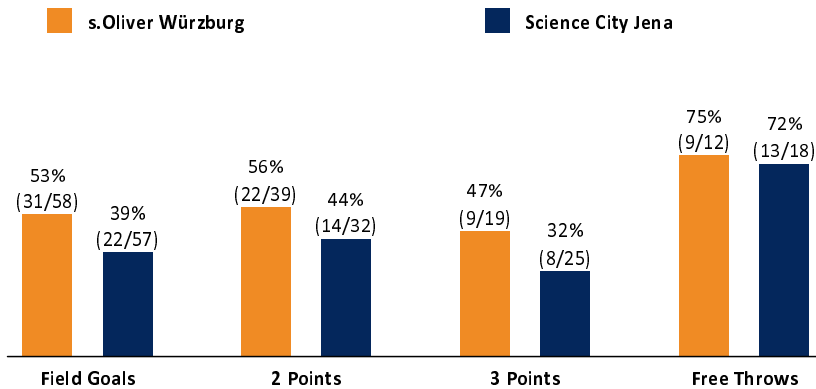

s.Oliver Würzburg

80 : 65

Science City Jena

Referee: KOVACEVIC Nesa
Umpires: BARTH Benjamin / SIROWI Dennis
Commissioner: GINTSCHEL Winfried

Würzburg, s.Oliver Arena, SO 16 DEZ 2018, 15:00, Game-ID: 22140

Scoreboard table showing Q1, Q2, Q3, Q4 scores for WUE and JEN.

WUE - s.Oliver Würzburg (Coach: WUCHERER Denis)

Main player statistics table for WUE, including columns for No., Name, Min, PTS, 2 Points, 3 Points, Field Goals, Free Throws, OR, DR, TR, AS, ST, TO, BS, SB, PF, FD, EFF, +/-.

JEN - Science City Jena (Coach: HARMSEN Björn)

Main player statistics table for JEN, including columns for No., Name, Min, PTS, 2 Points, 3 Points, Field Goals, Free Throws, OR, DR, TR, AS, ST, TO, BS, SB, PF, FD, EFF, +/-.

Summary statistics table comparing WUE and JEN across various categories like Rebounds, Assists, Fouls, etc.

EASycREDIT-BBL.DE

Alle offiziellen Statistiken der easyCredit BBL, Daten, Rekorde uvm. gibt es auf easyCredit-BBL.de! News, Stats, Tabelle und Spielplan für unterwegs: Kostenfrei für iOS und Android in der offiziellen Liga-App!

TELEKOMSPORT.DE

Keinen Korb mehr verpassen - Alle Spiele der easyCredit BBL LIVE und in HD! Erleben sie jetzt das größte Basketball-Angebot Deutschlands zuhause und mobil! www.telekom sport.de

LEGEND: Min Minutes Played, DR Defensive Rebounds, AS Assists, BS Blocked Shots, PF Fouls, +/- Plus-Minus-Rating, DNP Did Not Play, OR Offensive Rebounds, ST Steals, SB Shots Blocked, FD Fouls Drawn, * Starters, PTS Points, TR Total Rebounds, TO Turnovers, EFF Efficiency = ((PTS + TR + AS + ST + BS) - ((FGA - FGM) + (FTA - FTM) + TO))