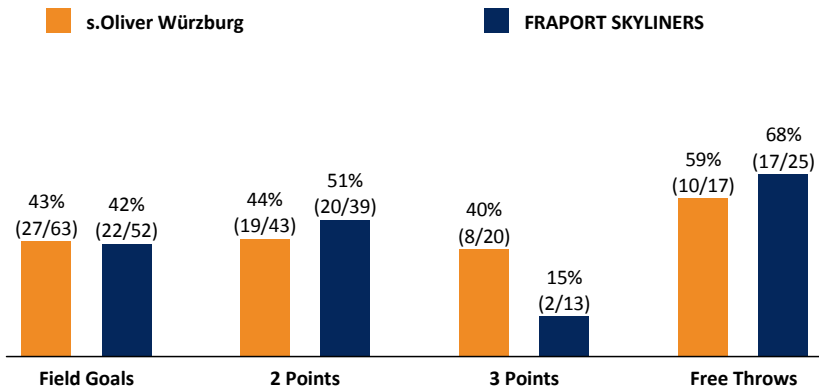

FRA - FRAPORT SKYLINERS (Coach: HERBERT Gordon)

No.	Name	Min	PTS	2 Points	3 Points	Field Goals	Free Throws	OR	DR	TR	AS	ST	TO	BS	SB	PF	FD	EFF	+/-
1	CLARANCE Elijah	DNP														2		0	0
3	ZEEB Garai	6:29	0																
7	HUFF Shawn	13:14	2	1/3 (33%)	0/1 (0%)	1/4 (25%)			2	2			2			5		-1	-6
*8	VARGAS Akeem	30:43	7	1/3 (33%)	1/2 (50%)	2/5 (40%)	2/2 (100%)	2	1	3			3		1	1	2	4	-10
18	WOHLFARTH-BOTTERMANN Jonas	27:18	15	4/7 (57%)		4/7 (57%)	7/12 (58%)	5	5	10	1		1	2		1	11	19	0
*21	KRATZER Leon	12:42	8	3/4 (75%)		3/4 (75%)	2/3 (67%)	2	1	3	1		4	1		4	2	7	-9
*23	ROBERTSON Quantez	26:53	2	1/3 (33%)	0/4 (0%)	1/7 (14%)	0/1 (0%)	1	2	3		2	1			5	2	-1	5
31	HOLDER Tra	22:14	5	1/1 (100%)	0/3 (0%)	1/4 (25%)	3/3 (100%)		3	3	3		3				3	5	-10
33	VÖLLER Marco	DNP																	
*41	KIEL Niklas	26:46	9	4/4 (100%)		4/4 (100%)	1/1 (100%)	5	5	10	3					4	4	22	-3
*55	LARSON Tyler	33:41	15	5/14 (36%)	1/3 (33%)	6/17 (35%)	2/3 (67%)		6	6	5	1	8		2	1	2	7	-12
Team / Coach								2	1	3		3			1		0		
Totals		200:00	63	20/39 (51%)	2/13 (15%)	22/52 (42%)	17/25 (68%)	17	26	43	13	3	25	3	3	24	26	62	-9

WUE	Rebounds OR/DR/TR	FRA
14 / 13 / 27		17 / 26 / 43
22	Assists	13
28	Fouls	24
23	Fouls Drawn	26
9	Turnovers	25
13	Steals	3
26	Points in the Paint	32
15	Second Chance Points	16
9	Fast Break Points	7
9 (72:63)	Biggest Lead	12 (31:43)
10-0 (49:49)	Biggest Scoring Run	7-0 (26:35)
	Lead Changes:	3
	Times Tied:	2

EASycREDIT-BBL.DE

Alle offiziellen Statistiken der easyCredit BBL, Daten, Rekorde uvm. gibt es auf easycrredit-bbl.de! News, Stats, Tabelle und Spielplan für unterwegs: Kostenfrei für iOS und Android in der offiziellen Liga-App!

MAGENTA SPORT

Keinen Korb mehr verpassen - Alle Spiele der easyCredit BBL und des MagentaSport BBL Pokals LIVE und in HD! Das größte Basketball-Angebot Deutschlands zuhause und mobil! www.MagentaSport.de

LEGEND
Min Minutes Played   DR Defensive Rebounds   AS Assists   BS Blocked Shots   PF Fouls   +/- Plus-Minus-Rating
DNP Did Not Play   OR Offensive Rebounds   ST Steals   SB Shots Blocked   FD Fouls Drawn   * Starters
PTS Points   TR Total Rebounds   TO Turnovers   EFF Efficiency = ((PTS + TR + AS + ST + BS) - ((FGA - FGM) + (FTA - FTM) + TO))