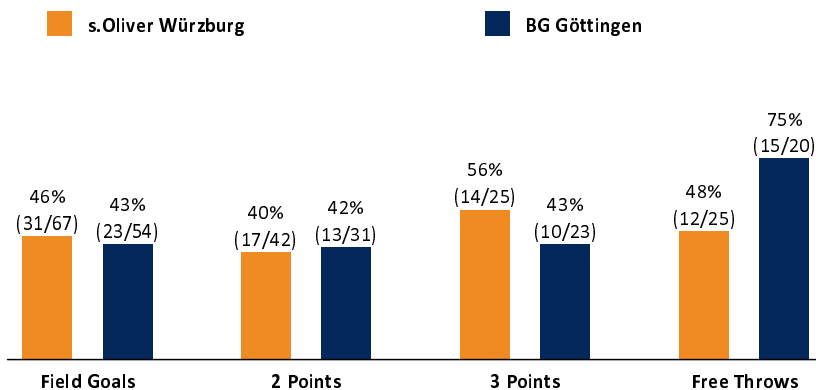

s.Oliver Würzburg

88 : 71

BG Göttingen

Referee: REITER Moritz
Umpires: BARTH Benjamin / KOVACEVIC Nesa
Commissioner: GINTSCHEL Winfried

Würzburg, s.Oliver Arena, Di 12 FEB 2019, 20:30, Game-ID: 22231

Scoreboard table showing quarter scores (Q1-Q4) for WUE and GOT.

WUE - s.Oliver Würzburg (Coach: WUCHERER Denis)

Main player statistics table for WUE, including columns for No., Name, Min, PTS, 2 Points, 3 Points, Field Goals, Free Throws, and various rebound/assist metrics.

GOT - BG Göttingen (Coach: ROIJAKKERS Johan)

Main player statistics table for GOT, including columns for No., Name, Min, PTS, 2 Points, 3 Points, Field Goals, Free Throws, and various rebound/assist metrics.

Summary statistics table comparing WUE and GOT across categories like Rebounds, Assists, Fouls, Turnovers, Steals, Points in the Paint, etc.

EASycREDIT-BBL.DE

Alle offiziellen Statistiken der easycCredit BBL, Daten, Rekorde uvm. gibt es auf easycCredit-BBL.de! News, Stats, Tabelle und Spielplan für unterwegs: Kostenlos für iOS und Android in der offiziellen Liga-App!

MAGENTA SPORT

Keinen Korb mehr verpassen - Alle Spiele der easycCredit BBL und des MagentaSport BBL Pokals LIVE und in HD! Das größte Basketball-Angebot Deutschlands zuhause und mobil! www.MagentaSport.de

LEGEND: Min Minutes Played, DR Defensive Rebounds, AS Assists, BS Blocked Shots, PF Fouls, +/- Plus-Minus-Rating, DNP Did Not Play, OR Offensive Rebounds, ST Steals, SB Shots Blocked, FD Fouls Drawn, * Starters, PTS Points, TR Total Rebounds, TO Turnovers, EFF Efficiency = ((PTS + TR + AS + ST + BS) - ((FGA - FGM) + (FTA - FTM) + TO))