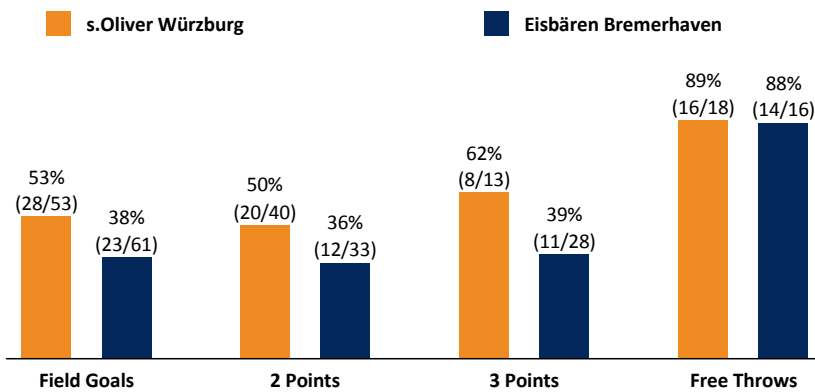

BRE - Eisbären Bremerhaven (Coach: MAI Michael)

No.	Name	Min	PTS	2 Points	3 Points	Field Goals	Free Throws	OR	DR	TR	AS	ST	TO	BS	SB	PF	FD	EFF	+/-	
*3	WARREN Chris	30:59	14	2/7 (29%)	2/5 (40%)	4/12 (33%)	4/4 (100%)	2	2	4	6	1	1			3	6	16	-4	
4	MOORE Armani	28:40	14	1/7 (14%)	3/5 (60%)	4/12 (33%)	3/4 (75%)	1	1	2	1	1	1		1	3	6	8	-13	
6	CANTY Anthony	8:28	2	0/1 (0%)	0/1 (0%)	0/2 (0%)	2/2 (100%)		1	1	1					2	1	2	-2	
7	BREITLAUCH Adrian	11:34	0	0/1 (0%)	0/2 (0%)	0/3 (0%)		1	1	2	1				1	2	3	0	-8	
8	WIMBERG Jan Niklas	11:37	0		0/2 (0%)	0/2 (0%)		1	1	2			1			2		-1	-3	
*9	BLECK Fabian	22:31	5	1/1 (100%)	1/3 (33%)	2/4 (50%)		1	5	6	1		3			2	1	7	-4	
*31	TURNER Elston	33:26	17	1/5 (20%)	5/8 (63%)	6/13 (46%)		1	1	2	3		4			1		11	-4	
*33	SUMMERS Durrell	12:45	4	1/2 (50%)	0/1 (0%)	1/3 (33%)	2/2 (100%)		1	1			1			1	1	2	2	
34	BENSON Keith	18:18	6	3/3 (100%)		3/3 (100%)		4	1	5		1		2		1	2	14	-22	
*77	JACKSON Darnell	21:42	9	3/6 (50%)	0/1 (0%)	3/7 (43%)	3/4 (75%)	2	4	6		2				4	2	12	13	
Team / Coach								1		1		4					-3			
Totals			200:00	71	12/33 (36%)	11/28 (39%)	23/61 (38%)	14/16 (88%)	14	18	32	13	5	15	2	2	21	22	68	-9

WUE	BRE
9 / 24 / 33	14 / 18 / 32
21	13
22	21
21	22
18	15
9	5
32	22
13	9
4	10
9 (77:68)	6 (9:15)
9-0 (33:29)	6-0 (40:40)
Lead Changes: 9	
Times Tied: 11	

EASYS-CREDIT-BBL.DE

Alle offiziellen Statistiken der easyCredit BBL, Daten, Rekorde uvm. gibt es auf easyCredit-BBL.de! News, Stats, Tabelle und Spielplan für unterwegs: Kostenfrei für iOS und Android in der offiziellen Liga-App!

MAGENTA SPORT

Keinen Korb mehr verpassen - Alle Spiele der easyCredit BBL und des MagentaSport BBL Pokals LIVE und in HD! Das größte Basketball-Angebot Deutschlands zuhause und mobil! www.MagentaSport.de

LEGEND
Min Minutes Played   DR Defensive Rebounds   AS Assists   BS Blocked Shots   PF Fouls   +/- Plus-Minus-Rating
DNP Did Not Play   OR Offensive Rebounds   ST Steals   SB Shots Blocked   FD Fouls Drawn   * Starters
PTS Points   TR Total Rebounds   TO Turnovers   EFF Efficiency = ((PTS + TR + AS + ST + BS) - ((FGA - FGM) + (FTA - FTM) + TO))