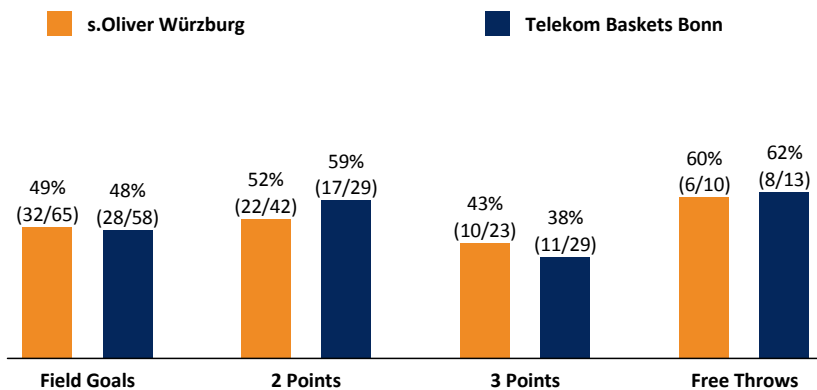

s.Oliver Würzburg

80 : 75

Telekom Baskets Bonn

Referee: BARTH Benjamin
Umpires: HACK Johannes / MUTAPCIC Armin
Commissioner: ESSER Norbert

Attendance: 3.140
Würzburg, s.Oliver Arena, FR 10 MAI 2019, 20:30, Game-ID: 22340

Scoreboard table showing Q1, Q2, Q3, Q4 scores for WUE and BON.

WUE - s.Oliver Würzburg (Coach: WUCHERER Denis)

Main player statistics table for WUE, including columns for No., Name, Min, PTS, 2 Points, 3 Points, Field Goals, Free Throws, OR, DR, TR, AS, ST, TO, BS, SB, PF, FD, EFF, +/-.

BON - Telekom Baskets Bonn (Coach: O'SHEA Chris)

Main player statistics table for BON, including columns for No., Name, Min, PTS, 2 Points, 3 Points, Field Goals, Free Throws, OR, DR, TR, AS, ST, TO, BS, SB, PF, FD, EFF, +/-.

Summary statistics table comparing WUE and BON across various categories like Rebounds, Assists, Fouls, etc.

EASycREDIT-BBL.DE

Alle offiziellen Statistiken der easyCredit BBL, Daten, Rekorde uvm. gibt es auf easyCredit-BBL.de! News, Stats, Tabelle und Spielplan für unterwegs: Kostenlos für iOS und Android in der offiziellen Liga-App!

MAGENTA SPORT

Keinen Korb mehr verpassen - Alle Spiele der easyCredit BBL und des MagentaSport BBL Pokals LIVE und in HD! Das größte Basketball-Angebot Deutschlands zuhause und mobil! www.MagentaSport.de

LEGEND
Min Minutes Played
DNP Did Not Play
PTS Points
DR Defensive Rebounds
OR Offensive Rebounds
TR Total Rebounds
AS Assists
ST Steals
TO Turnovers
BS Blocked Shots
SB Shots Blocked
EFF Efficiency = ((PTS + TR + AS + ST + BS) - ((FGA - FGM) + (FTA - FTM) + TO))
PF Fouls
FD Fouls Drawn
+/- Plus-Minus-Rating
* Starters