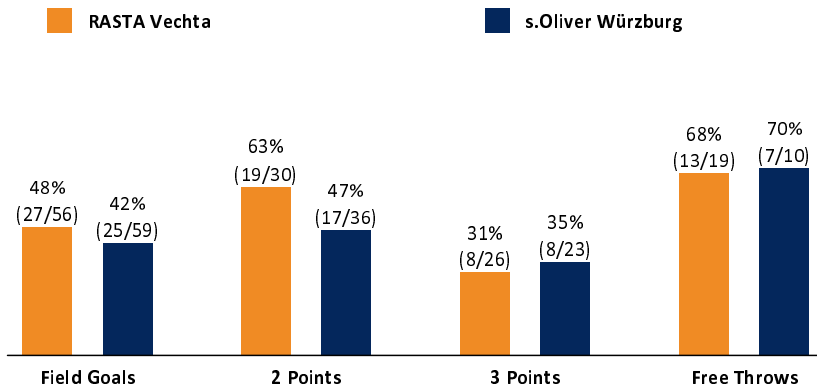

WUE - s.Oliver Würzburg (Coach: WUCHERER Denis)

No.	Name	Min	PTS	2 Points	3 Points	Field Goals	Free Throws	OR	DR	TR	AS	ST	TO	BS	SB	PF	FD	EFF	+/-	
1	HULLS Jordan	23:54	14	1/2 (50%)	4/7 (57%)	5/9 (56%)			2	2	2	2	2			3	1	14	-5	
3	OBESIE Joshua	12:21	4	2/2 (100%)	0/2 (0%)	2/4 (50%)			1	1	1	2				2	3	6	0	
8	RICHTER Johannes	13:13	13	4/5 (80%)		4/5 (80%)	5/7 (71%)	1	3	4		1	1	1		3	4	15	1	
*9	COOKS Xavier	21:42	0	0/2 (0%)	0/2 (0%)	0/4 (0%)			2	2	1	1	3			2	1	-3	-9	
11	LONCAR Kresimir	10:19	0	0/3 (0%)		0/3 (0%)			3	3	2		1	1	1	3		2	3	
*12	BOWLIN Skyler	17:27	0		0/5 (0%)	0/5 (0%)		2	2	4	3		2			1	2	0	-5	
21	KOCH Florian	11:27	3		1/2 (50%)	1/2 (50%)			2	2			1					3	-5	
*22	WELLS Cameron	25:54	9	3/8 (38%)	1/2 (50%)	4/10 (40%)		1	2	3	7		3		1	1	1	10	-13	
*24	MORRISON Mike	19:29	8	3/6 (50%)		3/6 (50%)	2/3 (67%)	2	3	5	3		1	2		3	2	13	-5	
*30	ELLIS Perry	22:43	7	2/6 (33%)	1/2 (50%)	3/8 (38%)			2	2			1				1	3	-13	
34	HOFFMANN Felix	6:26	7	2/2 (100%)	1/1 (100%)	3/3 (100%)			1	1	3					1	1	11	5	
35	LOESING Brad	15:05	0						2	2		2	2			1		2	-4	
Team / Coach									1	1			2		1			-1		
Totals			200:00	65	17/36 (47%)	8/23 (35%)	25/59 (42%)	7/10 (70%)	7	25	32	22	8	19	4	2	21	16	75	-10

VEC	WUE
6 / 24 / 30	7 / 25 / 32
21	Rebounds OR/DR/TR
16	Assists
20	Fouls
17	Fouls Drawn
9	Turnovers
9	Steals
34	Points in the Paint
3	Second Chance Points
9	Fast Break Points
19 (59:40)	Biggest Lead
8-0 (41:29)	Biggest Scoring Run
	Lead Changes: 2
	Times Tied: 3

EASycREDIT-BBL.DE

Alle offiziellen Statistiken der easyCredit BBL, Daten, Rekorde uvm. gibt es auf easyCredit-BBL.de! News, Stats, Tabelle und Spielplan für unterwegs: Kostenfrei für iOS und Android in der offiziellen Liga-App!

TELEKOMSPORT.DE

Keinen Korb mehr verpassen - Alle Spiele der easyCredit BBL LIVE und in HD! Erleben sie jetzt das größte Basketball-Angebot Deutschlands zuhause und mobil! www.telekom sport.de

LEGEND
Min Minutes Played   DR Defensive Rebounds   AS Assists   BS Blocked Shots   PF Fouls   +/- Plus-Minus-Rating
DNP Did Not Play   OR Offensive Rebounds   ST Steals   SB Shots Blocked   FD Fouls Drawn   * Starters
PTS Points   TR Total Rebounds   TO Turnovers   EFF Efficiency = ((PTS + TR + AS + ST + BS) - ((FGA - FGM) + (FTA - FTM) + TO))