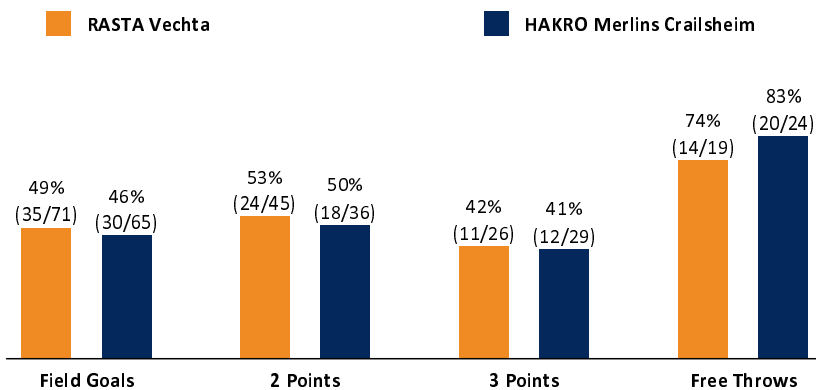

CRA - HAKRO Merlins Crailsheim (Coach: IISALO Tuomas)

No.	Name	Min	PTS	2 Points	3 Points	Field Goals	Free Throws	OR	DR	TR	AS	ST	TO	BS	SB	PF	FD	EFF	+/-	
0	RUSSELL DeWayne	25:01	15	3/4 (75%)	1/3 (33%)	4/7 (57%)	6/8 (75%)		1	1	8	1	6			2	5	14	7	
*1	MADGEN Ben	28:52	15	3/5 (60%)	3/9 (33%)	6/14 (43%)		2	1	3	1		2			2	3	9	-10	
*4	TURNER Frank	21:24	9	2/7 (29%)	1/3 (33%)	3/10 (30%)	2/2 (100%)		2	2	7		2		1	1	3	9	-9	
7	HERRERA Sebastian	DNP																		
*10	WYSOCKI Konrad	30:13	8	1/1 (100%)	2/6 (33%)	3/7 (43%)		2	4	6	4		1	1		3	1	14	-4	
14	NEUMANN Philipp	11:54	6	1/4 (25%)		1/4 (25%)	4/4 (100%)	3	4	7		1	1	1	1	3	5	11	2	
17	FERNER Joschka	8:18	0					1		1	1					1		2	2	
23	CUFFEE Michael	24:41	18	1/2 (50%)	4/5 (80%)	5/7 (71%)	4/4 (100%)	1	2	3	2	1	3			2	2	19	8	
*33	GAY Sherman	28:06	14	6/8 (75%)		6/8 (75%)	2/4 (50%)	1	3	4				4	1	3	3	18	-5	
*34	THOMPSON Hollis	21:31	7	1/5 (20%)	1/3 (33%)	2/8 (25%)	2/2 (100%)	1	3	4	1	3		1	1		2	10	-6	
Team / Coach								2	4	6							6			
Totals			200:00	92	18/36 (50%)	12/29 (41%)	30/65 (46%)	20/24 (83%)	13	24	37	24	6	15	7	4	17	24	112	-3

VEC	CRA
15 / 23 / 38	13 / 24 / 37
23	Rebounds OR/DR/TR
24	Assists
17	Fouls
13	Fouls Drawn
6	Turnovers
38	Steals
13	Points in the Paint
12	Second Chance Points
13 (63:50)	Fast Break Points
9-0 (35:32)	Biggest Lead
	Biggest Scoring Run
	Lead Changes: 1
	Times Tied: 1

EASYCREDIT-BBL.DE

Alle offiziellen Statistiken der easyCredit BBL, Daten, Rekorde uvm. gibt es auf easyCredit-BBL.de! News, Stats, Tabelle und Spielplan für unterwegs: Kostenfrei für iOS und Android in der offiziellen Liga-App!

MAGENTA SPORT

Keinen Korb mehr verpassen - Alle Spiele der easyCredit BBL und des MagentaSport BBL Pokals LIVE und in HD! Das größte Basketball-Angebot Deutschlands zuhause und mobil! www.MagentaSport.de

LEGEND
Min Minutes Played   DR Defensive Rebounds   AS Assists   BS Blocked Shots   PF Fouls   +/- Plus-Minus-Rating
DNP Did Not Play   OR Offensive Rebounds   ST Steals   SB Shots Blocked   FD Fouls Drawn   * Starters
PTS Points   TR Total Rebounds   TO Turnovers   EFF Efficiency = ((PTS + TR + AS + ST + BS) - ((FGA - FGM) + (FTA - FTM) + TO))