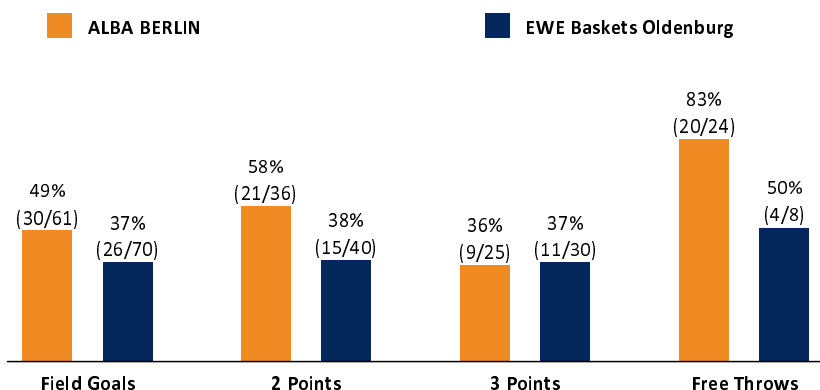

ALBA BERLIN

89 : 67

EWE Baskets Oldenburg

Referee: PANTHER Anne
Umpires: RODRIGUEZ Toni / BARTH Benjamin
Commissioner:

Berlin, Mercedes-Benz Arena (14.850 Plätze), SO 16 FEB 2020, 20:30, Game-ID: 23974

Scoreboard table showing Q1, Q2, Q3, Q4 scores for BER and OLD.

BER - ALBA BERLIN (Coach: GARCIA RENESES Alejandro)

Main player statistics table for ALBA BERLIN including columns for No., Name, Min, PTS, 2 Points, 3 Points, Field Goals, Free Throws, and various rebound/assist metrics.

OLD - EWE Baskets Oldenburg (Coach: DRIJENCIC Mladen)

Main player statistics table for EWE BASKETS OLDENBURG including columns for No., Name, Min, PTS, 2 Points, 3 Points, Field Goals, Free Throws, and various rebound/assist metrics.

Summary comparison table between BER and OLD for various statistics like Rebounds, Assists, Fouls, etc.

EASYCREDIT-BBL.DE

Alle offiziellen Statistiken der easyCredit BBL, Daten, Rekorde uvm. gibt es auf easyCredit-BBL.de! News, Stats, Tabelle und Spielplan für unterwegs: Kostenlos für iOS und Android in der offiziellen Liga-App!

MAGENTA SPORT

Keinen Korb mehr verpassen - Alle Spiele der easyCredit BBL und des MagentaSport BBL Pokals LIVE und in HD! Das größte Basketball-Angebot Deutschlands zuhause und mobil! www.MagentaSport.de

LEGEND: Min Minutes Played, DR Defensive Rebounds, AS Assists, BS Blocked Shots, PF Fouls, +/- Plus-Minus-Rating, DNP Did Not Play, OR Offensive Rebounds, ST Steals, SB Shots Blocked, FD Fouls Drawn, * Starters, PTS Points, TR Total Rebounds, TO Turnovers, EFF Efficiency = ((PTS + TR + AS + ST + BS) - ((FGA - FGM) + (FTA - FTM) + TO))