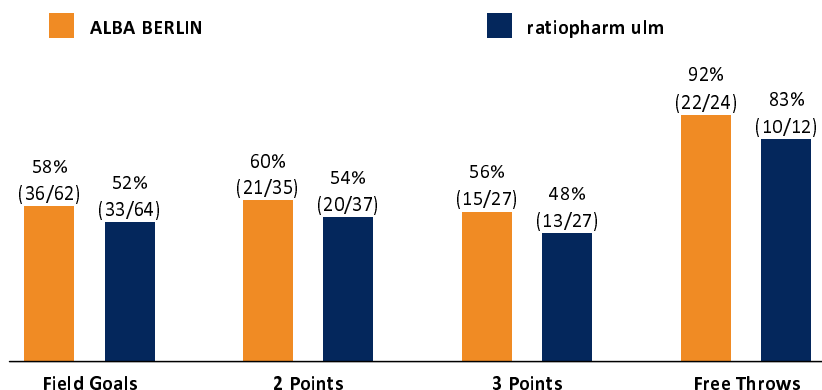

ALBA BERLIN

109 : 89

ratiopharm ulm

Referee: RODRIGUEZ Toni
Umpires: BOHN Andreas / BITTNER Steve
Commissioner: JANZEN Sascha

Attendance: 8.663
Berlin, Mercedes-Benz Arena (14.500 Plätze), SO 3 NOV 2019, 18:00, Game-ID: 24032

Scoreboard table showing Q1, Q2, Q3, Q4 scores for BER and ULM.

BER - ALBA BERLIN (Coach: GARCIA RENESES Alejandro)

Main player statistics table for ALBA BERLIN including columns for No., Name, Min, PTS, 2 Points, 3 Points, Field Goals, Free Throws, OR, DR, TR, AS, ST, TO, BS, SB, PF, FD, EFF, +/-.

ULM - ratiopharm ulm (Coach: LAKOVIC Jaka)

Main player statistics table for ratiopharm ulm including columns for No., Name, Min, PTS, 2 Points, 3 Points, Field Goals, Free Throws, OR, DR, TR, AS, ST, TO, BS, SB, PF, FD, EFF, +/-.

Summary statistics table comparing BER and ULM for Rebounds, Assists, Fouls, Turnovers, Steals, Points in the Paint, Second Chance Points, Fast Break Points, Biggest Lead, Biggest Scoring Run, Lead Changes, and Times Tied.

EASYCREDIT-BBL.DE

Alle offiziellen Statistiken der easyCredit BBL, Daten, Rekorde uvm. gibt es auf easyCredit-BBL.de! News, Stats, Tabelle und Spielplan für unterwegs: Kostenlos für iOS und Android in der offiziellen Liga-App!

MAGENTA SPORT

Keinen Korb mehr verpassen - Alle Spiele der easyCredit BBL und des MagentaSport BBL Pokals LIVE und in HD! Das größte Basketball-Angebot Deutschlands zuhause und mobil! www.MagentaSport.de

LEGEND: Min Minutes Played, DR Defensive Rebounds, AS Assists, BS Blocked Shots, PF Fouls, +/- Plus-Minus-Rating, DNP Did Not Play, OR Offensive Rebounds, ST Steals, SB Shots Blocked, FD Fouls Drawn, * Starters, PTS Points, TR Total Rebounds, TO Turnovers, EFF Efficiency = ((PTS + TR + AS + ST + BS) - ((FGA - FGM) + (FTA - FTM) + TO))