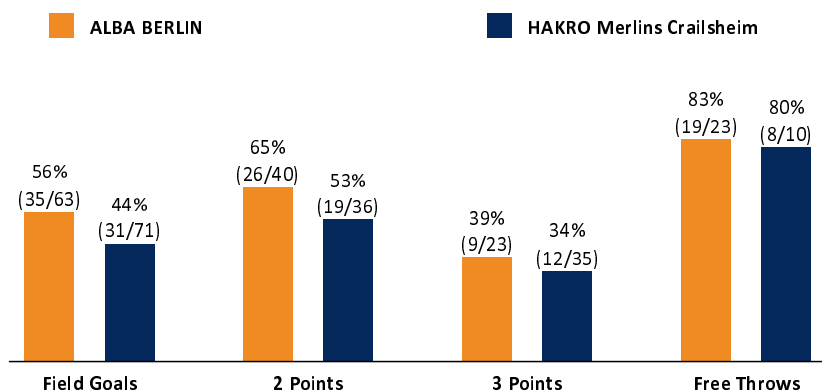

ALBA BERLIN

98 : 82 HAKRO Merlins Crailsheim

Referee: PANTHER Anne
Umpires: REITER Moritz / CICI Gentian
Commissioner:

Attendance: 7.131
Berlin, Mercedes-Benz Arena (14.500 Plätze), MO 27 JAN 2020, 20:30, Game-ID: 24120

Scoreboard table showing Q1, Q2, Q3, Q4 scores for BER and CRA.

BER - ALBA BERLIN (Coach: GARCIA RENESES Alejandro)

Main player statistics table for ALBA BERLIN including columns for No., Name, Min, PTS, 2 Points, 3 Points, Field Goals, Free Throws, and various rebound/assist metrics.

CRA - HAKRO Merlins Crailsheim (Coach: IISALO Tuomas)

Main player statistics table for HAKRO Merlins Crailsheim including columns for No., Name, Min, PTS, 2 Points, 3 Points, Field Goals, Free Throws, and various rebound/assist metrics.

Summary statistics table comparing BER and CRA across various categories like Rebounds, Assists, Fouls, Turnovers, Steals, Points in the Paint, etc.

EASYCREDIT-BBL.DE

Alle offiziellen Statistiken der easyCredit BBL, Daten, Rekorde uvm. gibt es auf easyCredit-BBL.de! News, Stats, Tabelle und Spielplan für unterwegs: Kostenlos für iOS und Android in der offiziellen Liga-App!

MAGENTA SPORT

Keinen Korb mehr verpassen - Alle Spiele der easyCredit BBL und des MagentaSport BBL Pokals LIVE und in HD! Das größte Basketball-Angebot Deutschlands zuhause und mobil! www.MagentaSport.de

LEGEND
Min Minutes Played
DNP Did Not Play
PTS Points
DR Defensive Rebounds
OR Offensive Rebounds
TR Total Rebounds
AS Assists
ST Steals
TO Turnovers
BS Blocked Shots
SB Shots Blocked
EFF Efficiency = ((PTS + TR + AS + ST + BS) - ((FGA - FGM) + (FTA - FTM) + TO))
PF Fouls
FD Fouls Drawn
+/- Plus-Minus-Rating
* Starters