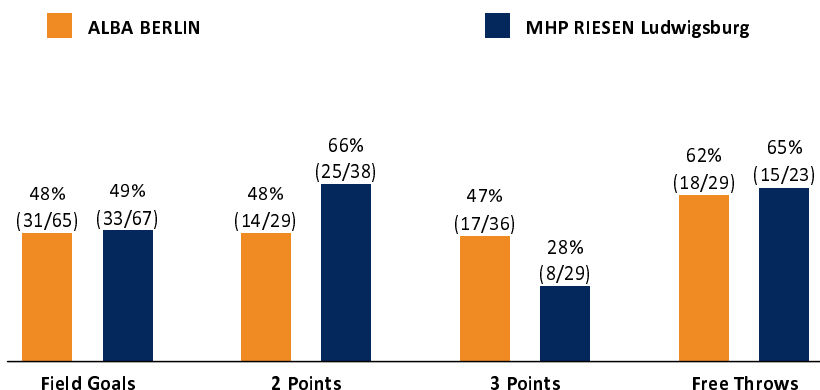

ALBA BERLIN

97 : 89 MHP RIESEN Ludwigsburg

Referee: RODRIGUEZ Toni
Umpires: PANTHER Anne / BITTNER Steve
Commissioner: HOLSTEN Ingo

Attendance: 0
MÜNCHEN, Audi Dome, MO 15 JUN 2020, 20:30, Game-ID: 25118

Scoreboard table showing Q1, Q2, Q3, Q4 scores for BER and LUD.

BER - ALBA BERLIN (Coach: GARCIA RENESES Alejandro)

Main player statistics table for ALBA BERLIN including columns for No., Name, Min, PTS, 2 Points, 3 Points, Field Goals, Free Throws, OR, DR, TR, AS, ST, TO, BS, SB, PF, FD, EFF, +/-.

LUD - MHP RIESEN Ludwigsburg (Coach: PATRICK John)

Main player statistics table for MHP RIESEN Ludwigsburg including columns for No., Name, Min, PTS, 2 Points, 3 Points, Field Goals, Free Throws, OR, DR, TR, AS, ST, TO, BS, SB, PF, FD, EFF, +/-.

Summary statistics table comparing BER and LUD across categories like Rebounds, Assists, Fouls, Turnovers, Steals, Points in the Paint, Second Chance Points, Fast Break Points, Biggest Lead, Biggest Scoring Run, Lead Changes, and Times Tied.

EASYCREDIT-BBL.DE

Alle offiziellen Statistiken der easyCredit BBL, Daten, Rekorde uvm. gibt es auf easyCredit-BBL.de! News, Stats, Tabelle und Spielplan für unterwegs: Kostenfrei für iOS und Android in der offiziellen Liga-App!

MAGENTA SPORT

Keinen Korb mehr verpassen - Alle Spiele der easyCredit BBL und des MagentaSport BBL Pokals LIVE und in HD! Das größte Basketball-Angebot Deutschlands zuhause und mobil! www.MagentaSport.de

LEGEND
Min Minutes Played, DR Defensive Rebounds, AS Assists, BS Blocked Shots, PF Fouls, +/- Plus-Minus-Rating
DNP Did Not Play, OR Offensive Rebounds, ST Steals, SB Shots Blocked, FD Fouls Drawn, * Starters
PTS Points, TR Total Rebounds, TO Turnovers, EFF Efficiency = ((PTS + TR + AS + ST + BS) - ((FGA - FGM) + (FTA - FTM) + TO))