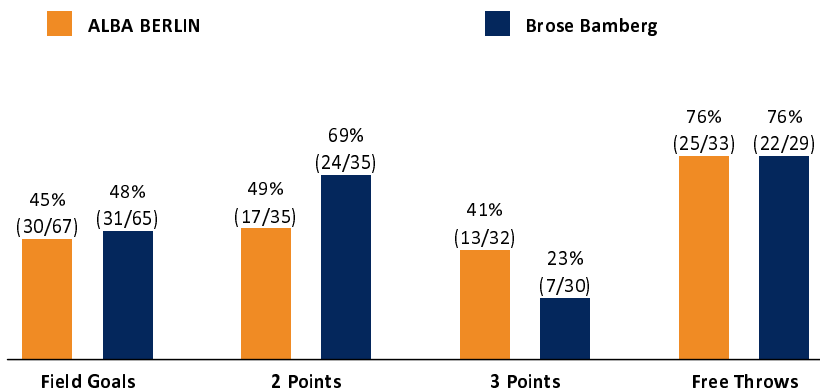

ALBA BERLIN

98 : 91

Brose Bamberg

Referee: PANTHER Anne
Umpires: REITER Moritz / GENTIAN Cici
Commissioner: KINDERVATER Max

MÜNCHEN, Audi Dome, DI 9 JUN 2020, 20:30, Game-ID: 25124

Scoreboard table showing Q1, Q2, Q3, Q4 scores for BER and BAM.

BER - ALBA BERLIN (Coach: GARCIA RENESES Alejandro)

Main player statistics table for ALBA BERLIN including columns for No., Name, Min, PTS, 2 Points, 3 Points, Field Goals, Free Throws, OR, DR, TR, AS, ST, TO, BS, SB, PF, FD, EFF, +/-.

BAM - Brose Bamberg (Coach: MOORS Roel)

Main player statistics table for BROSE BAMBERG including columns for No., Name, Min, PTS, 2 Points, 3 Points, Field Goals, Free Throws, OR, DR, TR, AS, ST, TO, BS, SB, PF, FD, EFF, +/-.

Summary statistics table comparing BER and BAM across categories like Rebounds, Assists, Fouls, Turnovers, Steals, Points in the Paint, Second Chance Points, Fast Break Points, Biggest Lead, Biggest Scoring Run, Lead Changes, and Times Tied.

EASycRedit-BBL.DE

Alle offiziellen Statistiken der easyCredit BBL, Daten, Rekorde uvm. gibt es auf easyCredit-BBL.de! News, Stats, Tabelle und Spielplan für unterwegs: Kostenfrei für iOS und Android in der offiziellen Liga-App!

MAGENTA SPORT

Keinen Korb mehr verpassen - Alle Spiele der easyCredit BBL und des MagentaSport BBL Pokals LIVE und in HD! Das größte Basketball-Angebot Deutschlands zuhause und mobil! www.MagentaSport.de

LEGEND: Min Minutes Played, DR Defensive Rebounds, AS Assists, BS Blocked Shots, PF Fouls, +/- Plus-Minus-Rating, DNP Did Not Play, OR Offensive Rebounds, ST Steals, SB Shots Blocked, FD Fouls Drawn, * Starters, PTS Points, TR Total Rebounds, TO Turnovers, EFF Efficiency = ((PTS + TR + AS + ST + BS) - ((FGA - FGM) + (FTA - FTM) + TO))