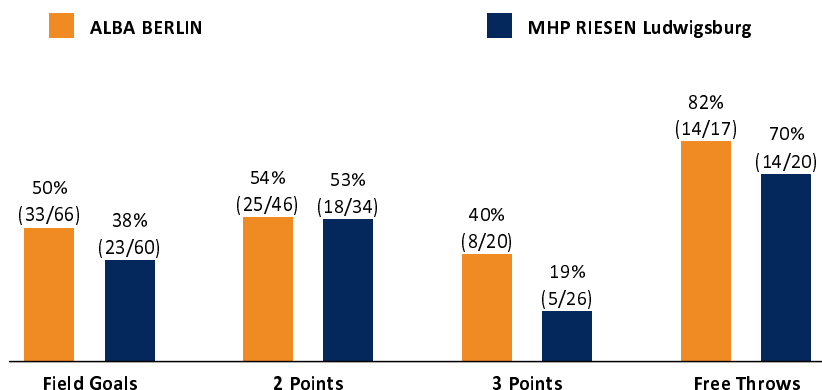

ALBA BERLIN

88 : 65 MHP RIESEN Ludwigsburg

easyCredit BBL

FINAL-TURNIER 2020

Referee: REITER Moritz
Umpires: FRITZ Clemens / MADINGER Christof
Commissioner: HOLSTEN Ingo

MÜNCHEN, Audi Dome, FR 26 JUN 2020, 20:30, Game-ID: 25149

Scoreboard table showing Q1, Q2, Q3, Q4 scores for BER and LUD.

BER - ALBA BERLIN (Coach: GARCIA RENESES Alejandro)

Main player statistics table for ALBA BERLIN including columns for No., Name, Min, PTS, 2 Points, 3 Points, Field Goals, Free Throws, and various rebound/assist metrics.

LUD - MHP RIESEN Ludwigsburg (Coach: PATRICK John)

Main player statistics table for MHP RIESEN Ludwigsburg including columns for No., Name, Min, PTS, 2 Points, 3 Points, Field Goals, Free Throws, and various rebound/assist metrics.

Summary table comparing ALBA BERLIN and MHP RIESEN Ludwigsburg across various statistical categories like Rebounds, Assists, Fouls, etc.

EASYCREDIT-BBL.DE

Alle offiziellen Statistiken der easyCredit BBL, Daten, Rekorde uvm. gibt es auf easyCredit-BBL.de! News, Stats, Tabelle und Spielplan für unterwegs: Kostenfrei für iOS und Android in der offiziellen Liga-App!

MAGENTA SPORT

Keinen Korb mehr verpassen - Alle Spiele der easyCredit BBL und des MagentaSport BBL Pokals LIVE und in HD! Das größte Basketball-Angebot Deutschlands zuhause und mobil! www.MagentaSport.de

LEGEND: Min Minutes Played, DR Defensive Rebounds, AS Assists, BS Blocked Shots, PF Fouls, +/- Plus-Minus-Rating, DNP Did Not Play, OR Offensive Rebounds, ST Steals, SB Shots Blocked, FD Fouls Drawn, * Starters, PTS Points, TR Total Rebounds, TO Turnovers, EFF Efficiency = ((PTS + TR + AS + ST + BS) - ((FGA - FGM) + (FTA - FTM) + TO))