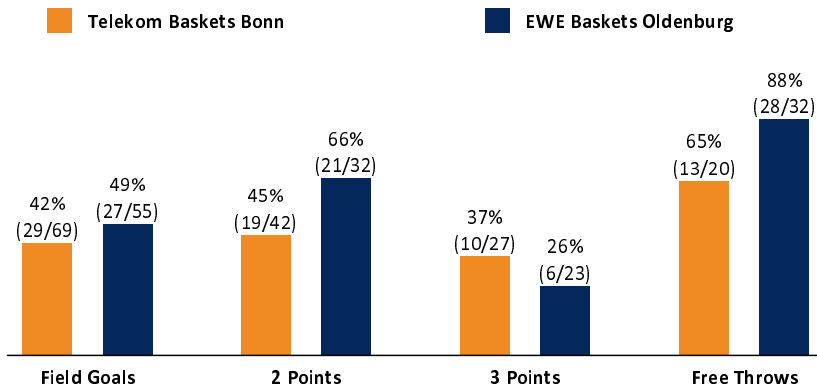

OLD - EWE Baskets Oldenburg (Coach: DRIJENCIC Miladen)

No.	Name	Min	PTS	2 Points	3 Points	Field Goals	Free Throws	OR	DR	TR	AS	ST	TO	BS	SB	PF	FD	EFF	+/-	
3	HOBBS Braydon	15:24	6	1/1 (100%)	1/1 (100%)	2/2 (100%)	1/1 (100%)		1	1	5	2	2			3		12	13	
4	BLAKES Gerry	14:55	6	2/2 (100%)	0/1 (0%)	2/3 (67%)	2/2 (100%)		3	3			3			4	3	5	4	
5	SEARS Justin	16:41	9	3/6 (50%)		3/6 (50%)	3/3 (100%)	4	1	5	1	1	1	1		3	3	13	11	
*9	TADDA Karsten	28:27	8	2/5 (40%)	0/3 (0%)	2/8 (25%)	4/7 (57%)	1	5	6	2		2			1	4	5	-2	
11	McCLAIN Kevin	2:43	0	0/1 (0%)		0/1 (0%)			1	1					1	1		0	-5	
15	KEßEN Marcel	3:10	0															0	0	
21	AMAIZE Robin	10:03	10	2/2 (100%)	1/3 (33%)	3/5 (60%)	3/4 (75%)		2	2			2			3	2	7	9	
*23	PAULDING Rickey	29:57	9	2/4 (50%)	0/4 (0%)	2/8 (25%)	5/5 (100%)	1	3	4	1					1	2	8	-2	
*24	MAHALBASIC Rasid	26:12	17	6/6 (100%)	0/2 (0%)	6/8 (75%)	5/5 (100%)	2	9	11	2		5	1		3	5	24	-4	
*33	SCHWETHELM Philipp	26:13	16	2/2 (100%)	3/6 (50%)	5/8 (63%)	3/3 (100%)		3	3		1				3	2	17	19	
*55	LARSON Tyler	26:15	7	1/3 (33%)	1/3 (33%)	2/6 (33%)	2/2 (100%)		4	4	2		3			1	2	6	-8	
Team / Coach								1	2	3							3			
Totals			200:00	88	21/32 (66%)	6/23 (26%)	27/55 (49%)	28/32 (88%)	9	34	43	13	4	18	2	1	23	23	100	7

BON	Rebounds OR/DR/TR	OLD
7 / 20 / 27		9 / 34 / 43
12	Assists	13
25	Fouls	23
23	Fouls Drawn	23
9	Turnovers	18
8	Steals	4
32	Points in the Paint	32
9	Second Chance Points	12
12	Fast Break Points	11
6 (7:1)	Biggest Lead	16 (49:65)
6-0 (23:20)	Biggest Scoring Run	11-0 (44:59)
	Lead Changes:	3
	Times Tied:	1

EASYCREDIT-BBL.DE

Alle offiziellen Statistiken der easyCredit BBL, Daten, Rekorde uvm. gibt es auf easyCredit-BBL.de! News, Stats, Tabelle und Spielplan für unterwegs: Kostenfrei für iOS und Android in der offiziellen Liga-App!

MAGENTA SPORT

Keinen Korb mehr verpassen - Alle Spiele der easyCredit BBL und des MagentaSport BBL Pokals LIVE und in HD! Das größte Basketball-Angebot Deutschlands zuhause und mobil! www.MagentaSport.de

LEGEND

Min Minutes Played   DR Defensive Rebounds   AS Assists   BS Blocked Shots   PF Fouls   +/- Plus-Minus-Rating
DNP Did Not Play   OR Offensive Rebounds   ST Steals   SB Shots Blocked   FD Fouls Drawn   * Starters
PTS Points   TR Total Rebounds   TO Turnovers   EFF Efficiency = ((PTS + TR + AS + ST + BS) - ((FGA - FGM) + (FTA - FTM) + TO))