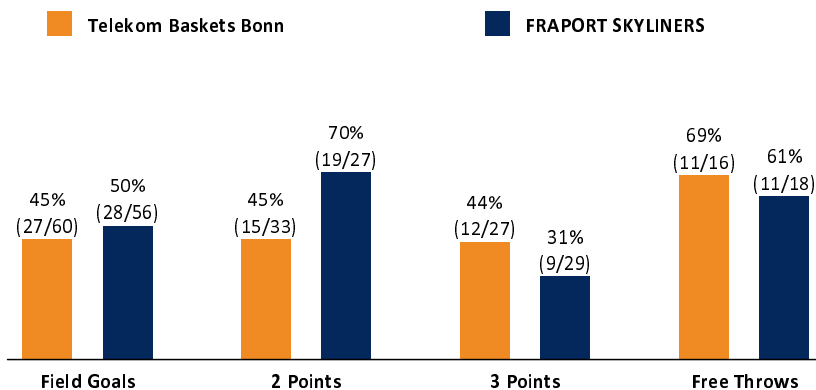

FRA - FRAPORT SKYLINERS (Coach: GLEIM Sebastian)

No.	Name	Min	PTS	2 Points	3 Points	Field Goals	Free Throws	OR	DR	TR	AS	ST	TO	BS	SB	PF	FD	EFF	+/-	
7	VRCIC Bruno	DNP																		
*8	VARGAS Akeem	31:41	5	1/1 (100%)	1/7 (14%)	2/8 (25%)			2	2	2		1			2	1	2	-12	
*9	FREUDENBERG Richard	15:03	7		2/4 (50%)	2/4 (50%)	1/1 (100%)		2	2		1	2				1	6	5	
*10	JONES Lamont	30:55	16	4/8 (50%)	2/4 (50%)	6/12 (50%)	2/2 (100%)	2	1	3	9	2	3			4	3	21	7	
13	SCHMIDT Daniel	7:45	0		0/1 (0%)	0/1 (0%)					2	2	4			4	2	-1	-2	
19	WALESKOWSKI Adam	7:15	7	2/2 (100%)	0/1 (0%)	2/3 (67%)	3/3 (100%)		1	1	1		2			4	2	6	3	
20	McQUAID Matthew	11:13	5	1/1 (100%)	1/3 (33%)	2/4 (50%)		2		2	2	1				1	1	8	3	
*21	KRATZER Leon	27:26	20	8/11 (73%)		8/11 (73%)	4/8 (50%)	1	10	11		1	3			3	5	22	2	
*23	ROBERTSON Quantez	36:35	8	1/2 (50%)	2/7 (29%)	3/9 (33%)		1	5	6	5	3	5			2	3	11	2	
24	HINES Shaquille	25:09	8	2/2 (100%)	1/2 (50%)	3/4 (75%)	1/4 (25%)	2	2	4	1		2	1		3	2	8	-6	
33	VÖLLER Marco	6:58	0						2	2	1	1	1			1		3	-7	
Team / Coach								2	1	3			2				1			
Totals			200:00	76	19/27 (70%)	9/29 (31%)	28/56 (50%)	11/18 (61%)	10	26	36	23	11	26	1		24	20	86	-1

BON	Rebounds OR/DR/TR	FRA
8 / 19 / 27		10 / 26 / 36
18	Assists	23
20	Fouls	24
24	Fouls Drawn	20
15	Turnovers	26
7	Steals	11
24	Points in the Paint	32
8	Second Chance Points	7
4	Fast Break Points	10
3 (74:71)	Biggest Lead	15 (15:30)
10-0 (74:71)	Biggest Scoring Run	11-0 (51:60)
	Lead Changes:	7
	Times Tied:	2

EASycREDIT-BBL.DE

Alle offiziellen Statistiken der easyCredit BBL, Daten, Rekorde uvm. gibt es auf easycr-credit-bbl.de! News, Stats, Tabelle und Spielplan für unterwegs: Kostenfrei für iOS und Android in der offiziellen Liga-App!

MAGENTA SPORT

Keinen Korb mehr verpassen - Alle Spiele der easyCredit BBL und des MagentaSport BBL Pokals LIVE und in HD! Das größte Basketball-Angebot Deutschlands zuhause und mobil! www.MagentaSport.de

Min Minutes Played	DR Defensive Rebounds	AS Assists	BS Blocked Shots	PF Fouls	+/- Plus-Minus-Rating
DNP Did Not Play	OR Offensive Rebounds	ST Steals	SB Shots Blocked	FD Fouls Drawn	* Starters
PTS Points	TR Total Rebounds	TO Turnovers	EFF Efficiency = ((PTS + TR + AS + ST + BS) - ((FGA - FGM) + (FTA - FTM) + TO))