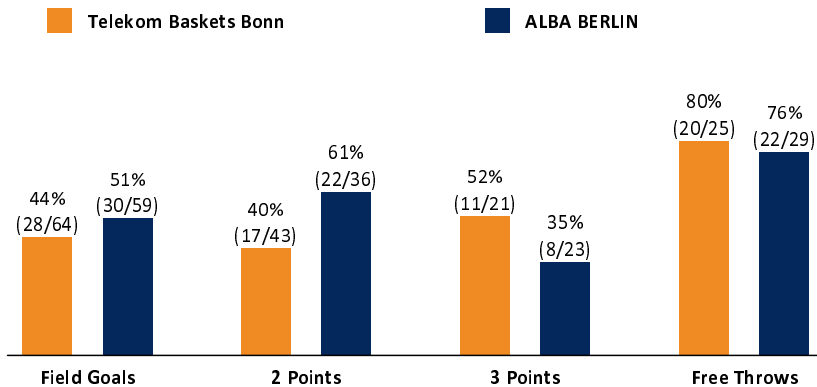

Telekom Baskets Bonn 87 : 90

ALBA BERLIN

Referee: KOVACEVIC Nesa
Umpires: MADINGER Christof / BOHN Andreas
Commissioner: MOLITOR Horst

Attendance: 4.560
Bonn, Telekom Dome (6.000 Plätze), DI 26 NOV 2019, 19:00, Game-ID: 24064

Scoreboard table showing Q1, Q2, Q3, Q4 scores for BON and BER.

BON - Telekom Baskets Bonn (Coach: PÄCH Thomas)

Main player statistics table for Telekom Baskets Bonn including columns for No., Name, Min, PTS, 2 Points, 3 Points, Field Goals, Free Throws, OR, DR, TR, AS, ST, TO, BS, SB, PF, FD, EFF, +/-.

BER - ALBA BERLIN (Coach: GARCIA RENESES Alejandro)

Main player statistics table for ALBA BERLIN including columns for No., Name, Min, PTS, 2 Points, 3 Points, Field Goals, Free Throws, OR, DR, TR, AS, ST, TO, BS, SB, PF, FD, EFF, +/-.

Summary table comparing team statistics for BON and BER, including Rebounds, Assists, Fouls, Turnovers, Steals, Points in the Paint, Second Chance Points, Fast Break Points, Biggest Lead, Biggest Scoring Run, and Lead Changes.

EASycREDIT-BBL.DE

Alle offiziellen Statistiken der easycCredit BBL, Daten, Rekorde uvm. gibt es auf easycCredit-BBL.de! News, Stats, Tabelle und Spielplan für unterwegs: Kostenlos für iOS und Android in der offiziellen Liga-App!

MAGENTA SPORT

Keinen Korb mehr verpassen - Alle Spiele der easycCredit BBL und des MagentaSport BBL Pokals LIVE und in HD! Das größte Basketball-Angebot Deutschlands zuhause und mobil! www.MagentaSport.de

LEGEND
Min Minutes Played
DNP Did Not Play
PTS Points
DR Defensive Rebounds
OR Offensive Rebounds
TR Total Rebounds
AS Assists
ST Steals
TO Turnovers
BS Blocked Shots
SB Shots Blocked
EFF Efficiency = ((PTS + TR + AS + ST + BS) - ((FGA - FGM) + (FTA - FTM) + TO))
PF Fouls
FD Fouls Drawn
+/- Plus-Minus-Rating
* Starters