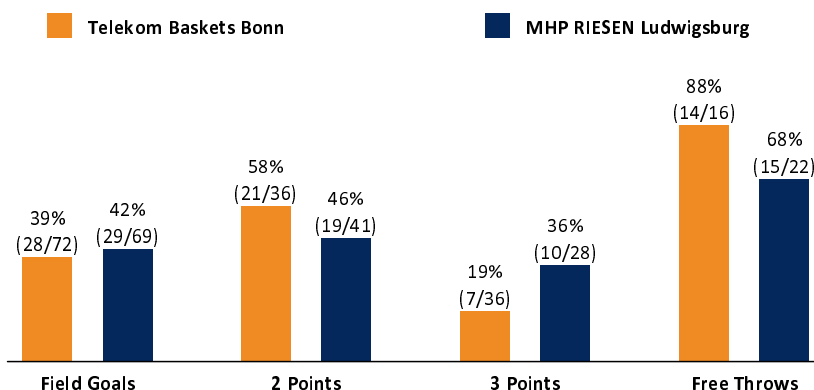

LUD - MHP RIESEN Ludwigsburg (Coach: PATRICK John)

No.	Name	Min	PTS	2 Points	3 Points	Field Goals	Free Throws	OR	DR	TR	AS	ST	TO	BS	SB	PF	FD	EFF	+/-	
*0	CARRINGTON Khadeen	27:46	13	5/7 (71%)	0/2 (0%)	5/9 (56%)	3/4 (75%)		8	8	4		1		1	3	4	19	6	
*1	WEILER-BABB Nick	32:33	24	3/6 (50%)	5/10 (50%)	8/16 (50%)	3/5 (60%)		2	2	1	2					2	19	-5	
*3	SMITH Jaleen	35:34	11	1/3 (33%)	2/5 (40%)	3/8 (38%)	3/4 (75%)	1	7	8	1	1	2			1	4	13	5	
7	KONGA Konstantin	15:05	5	1/1 (100%)	1/3 (33%)	2/4 (50%)			4	4						1		6	5	
9	KNIGHT Marcos	22:25	8	4/9 (44%)	0/2 (0%)	4/11 (36%)		1	2	3	2	1	1			4	1	6	2	
13	CAISIN Radii	DNP																		
15	HUKPORTI Ariel	15:05	1	0/2 (0%)		0/2 (0%)	1/2 (50%)	1	6	7			1	1		2	2	5	1	
*18	WOHLFARTH-BOTTERMANN Jonas	8:05	3	1/3 (33%)		1/3 (33%)	1/2 (50%)	2	3	5			1			1	1	4	-3	
*20	WIMBUSH II Thomas	17:49	8	2/5 (40%)	1/4 (25%)	3/9 (33%)	1/2 (50%)	1	1	2	1		2			4	2	2	13	
21	LEISSNER Tanner	24:27	10	2/5 (40%)	1/2 (50%)	3/7 (43%)	3/3 (100%)	2	2	4			1		2	4	4	9	7	
27	VON FINTEL Christian	DNP																		
30	BRASE Hans	1:11	0													1		0	-1	
Team / Coach								1	2	3							3			
Totals			200:00	83	19/41 (46%)	10/28 (36%)	29/69 (42%)	15/22 (68%)	9	37	46	9	4	10	1	3	21	20	86	6

BON	LUD
8 / 33 / 41	9 / 37 / 46
16	9
20	21
21	20
9	10
2	4
36	30
11	11
10	3
4 (9:5)	14 (39:53)
9-0 (54:57)	10-0 (28:38)
Lead Changes: 12	
Times Tied: 4	

EASycREDIT-BBL.DE

Alle offiziellen Statistiken der easyCredit BBL, Daten, Rekorde uvm. gibt es auf easyCredit-BBL.de! News, Stats, Tabelle und Spielplan für unterwegs: Kostenfrei für iOS und Android in der offiziellen Liga-App!

MAGENTA SPORT

Keinen Korb mehr verpassen - Alle Spiele der easyCredit BBL und des MagentaSport BBL Pokals LIVE und in HD! Das größte Basketball-Angebot Deutschlands zuhause und mobil! www.MagentaSport.de

LEGEND
Min Minutes Played   DR Defensive Rebounds   AS Assists   BS Blocked Shots   PF Fouls   +/- Plus-Minus-Rating
DNP Did Not Play   OR Offensive Rebounds   ST Steals   SB Shots Blocked   FD Fouls Drawn   * Starters
PTS Points   TR Total Rebounds   TO Turnovers   EFF Efficiency = ((PTS + TR + AS + ST + BS) - ((FGA - FGM) + (FTA - FTM) + TO))