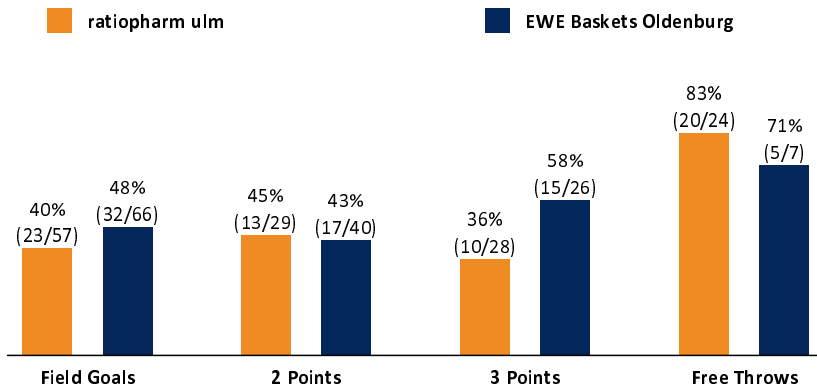

ratiopharm ulm

76 : 84

EWE Baskets Oldenburg

Referee: LOTTERMOSER Robert
Umpires: REITER Moritz / FRITZ Clemens
Commissioner: DIETERICH Sascha

Attendance: 6.108
Ulm, ratiopharm arena (6.000 Plätze), SO 12 JAN 2020, 15:00, Game-ID: 23973

Scoreboard table showing Q1, Q2, Q3, Q4 scores for ULM and OLD.

ULM - ratiopharm ulm (Coach: LAKOVIC Jaka)

Main player statistics table for ULM, including columns for No., Name, Min, PTS, 2 Points, 3 Points, Field Goals, Free Throws, and various rebound/assist metrics.

OLD - EWE Baskets Oldenburg (Coach: DRIJENCIC Miladen)

Main player statistics table for OLD, including columns for No., Name, Min, PTS, 2 Points, 3 Points, Field Goals, Free Throws, and various rebound/assist metrics.

Summary table comparing ULM and OLD across various categories like Rebounds, Assists, Fouls, Turnovers, Steals, etc.

EASYCREDIT-BBL.DE

Alle offiziellen Statistiken der easyCredit BBL, Daten, Rekorde uvm. gibt es auf easyCredit-BBL.de! News, Stats, Tabelle und Spielplan für unterwegs: Kostenlos für iOS und Android in der offiziellen Liga-App!

MAGENTA SPORT

Keinen Korb mehr verpassen - Alle Spiele der easyCredit BBL und des MagentaSport BBL Pokals LIVE und in HD! Das größte Basketball-Angebot Deutschlands zuhause und mobil! www.MagentaSport.de

LEGEND
Min Minutes Played
DR Defensive Rebounds
AS Assists
BS Blocked Shots
PF Fouls
+/- Plus-Minus-Rating
DNP Did Not Play
OR Offensive Rebounds
ST Steals
SB Shots Blocked
FD Fouls Drawn
* Starters
PTS Points
TR Total Rebounds
TO Turnovers
EFF Efficiency = ((PTS + TR + AS + ST + BS) - ((FGA - FGM) + (FTA - FTM) + TO))