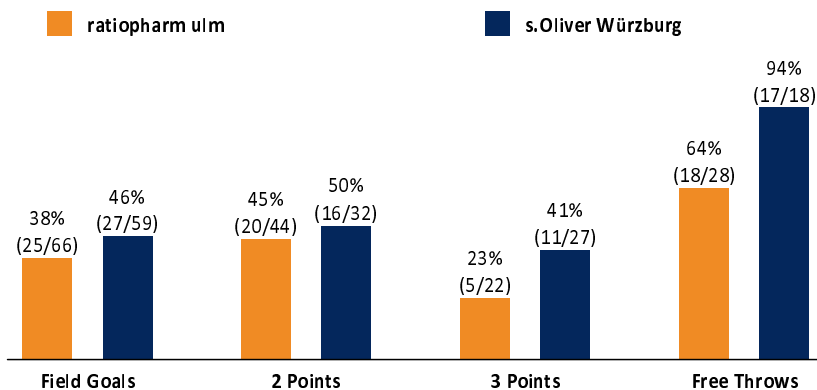

ratiopharm ulm

73 : 82

s.Oliver Würzburg

Referee: REITER Moritz
Umpires: BARTH Benjamin / GROLL Julian
Commissioner: DIETERICH Sascha

Attendance: 6.000
Ulm, ratiopharm arena (6.000 Plätze), SA 9 NOV 2019, 18:00, Game-ID: 24034

Scoreboard table showing Q1, Q2, Q3, Q4 scores for ULM and WUE.

ULM - ratiopharm ulm (Coach: LAKOVIC Jaka)

Main player statistics table for ULM, including columns for No., Name, Min, PTS, 2 Points, 3 Points, Field Goals, Free Throws, and various rebound/assist metrics.

WUE - s.Oliver Würzburg (Coach: WUCHERER Denis)

Main player statistics table for WUE, including columns for No., Name, Min, PTS, 2 Points, 3 Points, Field Goals, Free Throws, and various rebound/assist metrics.

Summary statistics table comparing ULM and WUE across categories like Rebounds, Assists, Fouls, Turnovers, Steals, etc.

EASYCREDIT-BBL.DE

Alle offiziellen Statistiken der easyCredit BBL, Daten, Rekorde uvm. gibt es auf easyCredit-BBL.de! News, Stats, Tabelle und Spielplan für unterwegs: Kostenlos für iOS und Android in der offiziellen Liga-App!

MAGENTA SPORT

Keinen Korb mehr verpassen - Alle Spiele der easyCredit BBL und des MagentaSport BBL Pokals LIVE und in HD! Das größte Basketball-Angebot Deutschlands zuhause und mobil! www.MagentaSport.de

LEGEND: Min Minutes Played, DR Defensive Rebounds, AS Assists, BS Blocked Shots, PF Fouls, +/- Plus-Minus-Rating, DNP Did Not Play, OR Offensive Rebounds, ST Steals, SB Shots Blocked, FD Fouls Drawn, * Starters, PTS Points, TR Total Rebounds, TO Turnovers, EFF Efficiency = ((PTS + TR + AS + ST + BS) - ((FGA - FGM) + (FTA - FTM) + TO))