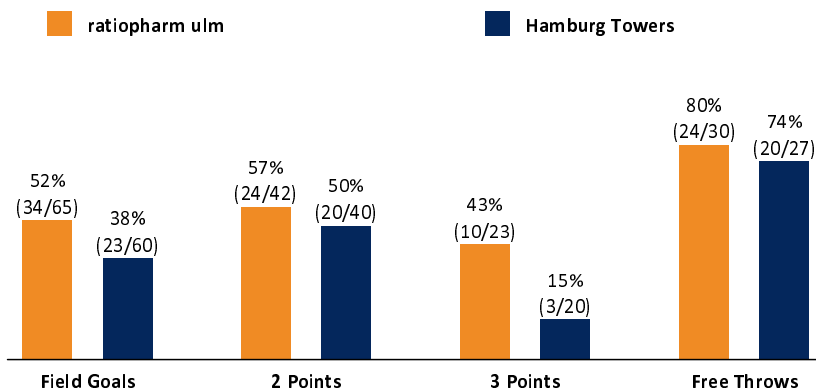

ratiopharm ulm

102 : 69

Hamburg Towers

Referee: MADINGER Christof
Umpires: STREIT Enrico / KATTUR Radeesh
Commissioner: SCHENCKING Albert

Attendance: 5.906
Ulm, ratiopharm arena (6.000 Plätze), SO 24 NOV 2019, 15:00, Game-ID: 24054

Scoreboard table showing Q1, Q2, Q3, Q4 scores for ULM and HAM.

ULM - ratiopharm ulm (Coach: LAKOVIC Jaka)

Main player statistics table for ULM, including columns for No., Name, Min, PTS, 2 Points, 3 Points, Field Goals, Free Throws, and various rebound/assist metrics.

HAM - Hamburg Towers (Coach: TAYLOR Mike)

Main player statistics table for HAM, including columns for No., Name, Min, PTS, 2 Points, 3 Points, Field Goals, Free Throws, and various rebound/assist metrics.

Summary table comparing ULM and HAM on metrics like Rebounds, Assists, Fouls, Turnovers, Steals, Points in the Paint, Second Chance Points, Fast Break Points, Biggest Lead, Biggest Scoring Run, Lead Changes, and Times Tied.

EASycREDIT-BBL.DE

Alle offiziellen Statistiken der easyCredit BBL, Daten, Rekorde uvm. gibt es auf easyCredit-BBL.de! News, Stats, Tabelle und Spielplan für unterwegs: Kostenfrei für iOS und Android in der offiziellen Liga-App!

MAGENTA SPORT

Keinen Korb mehr verpassen - Alle Spiele der easyCredit BBL und des MagentaSport BBL Pokals LIVE und in HD! Das größte Basketball-Angebot Deutschlands zuhause und mobil! www.MagentaSport.de

LEGEND
Min Minutes Played
DNP Did Not Play
PTS Points
DR Defensive Rebounds
OR Offensive Rebounds
TR Total Rebounds
AS Assists
ST Steals
TO Turnovers
BS Blocked Shots
SB Shots Blocked
EFF Efficiency = ((PTS + TR + AS + ST + BS) - ((FGA - FGM) + (FTA - FTM) + TO))
PF Fouls
FD Fouls Drawn
+/- Plus-Minus-Rating
* Starters