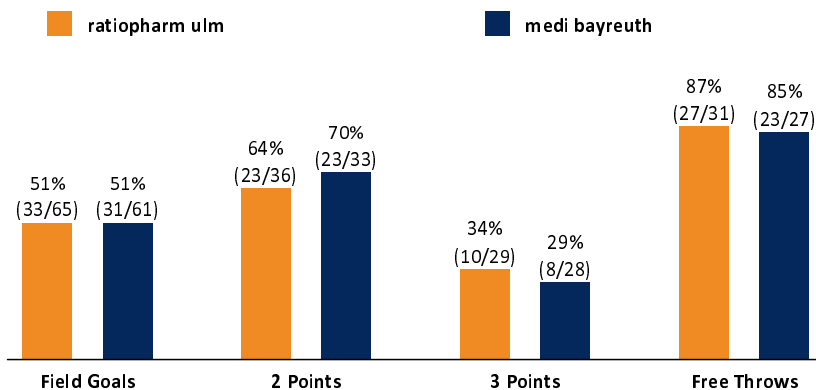

BAY - medi bayreuth (Coach: KORNER Raoul)

No.	Name	Min	PTS	2 Points	3 Points	Field Goals	Free Throws	OR	DR	TR	AS	ST	TO	BS	SB	PF	FD	EFF	+/-	
3	ROBINSON James	22:37	7	2/5 (40%)	0/2 (0%)	2/7 (29%)	3/4 (75%)		2	2	5	1	2		1	3	4	7	-6	
*8	WOODARD James	28:28	7	2/3 (67%)	1/4 (25%)	3/7 (43%)		1	4	5	3	1	3			4		9	-5	
*10	DORETH Bastian	17:23	10	2/2 (100%)	2/3 (67%)	4/5 (80%)			1	1	3		2			1	1	11	-4	
*11	SEIFERTH Andreas	22:49	19	8/9 (89%)	0/2 (0%)	8/11 (73%)	3/3 (100%)		5	5	1	2	1			3	4	23	-2	
*17	MEISNER Lukas	15:56	7	1/2 (50%)	1/2 (50%)	2/4 (50%)	2/3 (67%)	1	1	2	1					1	1	7	-1	
20	ALFORD Bryce	22:27	16	2/2 (100%)	3/9 (33%)	5/11 (45%)	3/3 (100%)	3		3	1		1			3	3	13	-4	
22	TRAVIS Reid	17:11	4	0/1 (0%)		0/1 (0%)	4/4 (100%)		5	5			1		1	3	4	7	-8	
33	BRUINSMA Evan	24:04	18	5/5 (100%)	1/4 (25%)	6/9 (67%)	5/6 (83%)	1	3	4	1		1			4	3	18	-9	
*44	LINHART Nate	28:19	5	1/4 (25%)	0/2 (0%)	1/6 (17%)	3/4 (75%)		1	1	4		1		1	1	3	3	-15	
50	GRÜTTNER BACOLU Joanic	0:46	0													1		0	4	
Team / Coach								1		1			1				0			
Totals			200:00	93	23/33 (70%)	8/28 (29%)	31/61 (51%)	23/27 (85%)	7	22	29	19	4	13		3	23	23	98	-10

ULM	BAY
10 / 23 / 33	7 / 22 / 29
22	Assists 19
24	Fouls 23
23	Fouls Drawn 23
9	Turnovers 13
7	Steals 4
34	Points in the Paint 42
14	Second Chance Points 6
10	Fast Break Points 11
10 (72:62)	Biggest Lead 7 (8:15)
9-0 (21:17)	Biggest Scoring Run 10-0 (5:10)
Lead Changes: 12	
Times Tied: 5	

EASYCREDIT-BBL.DE

Alle offiziellen Statistiken der easyCredit BBL, Daten, Rekorde uvm. gibt es auf easyCredit-BBL.de! News, Stats, Tabelle und Spielplan für unterwegs: Kostenfrei für iOS und Android in der offiziellen Liga-App!

MAGENTA SPORT

Keinen Korb mehr verpassen - Alle Spiele der easyCredit BBL und des MagentaSport BBL Pokals LIVE und in HD! Das größte Basketball-Angebot Deutschlands zuhause und mobil! www.MagentaSport.de

LEGEND

Min Minutes Played DR Defensive Rebounds AS Assists BS Blocked Shots PF Fouls +/- Plus-Minus-Rating
DNP Did Not Play OR Offensive Rebounds ST Steals SB Shots Blocked FD Fouls Drawn * Starters
PTS Points TR Total Rebounds TO Turnovers EFF Efficiency = ((PTS + TR + AS + ST + BS) - ((FGA - FGM) + (FTA - FTM) + TO))