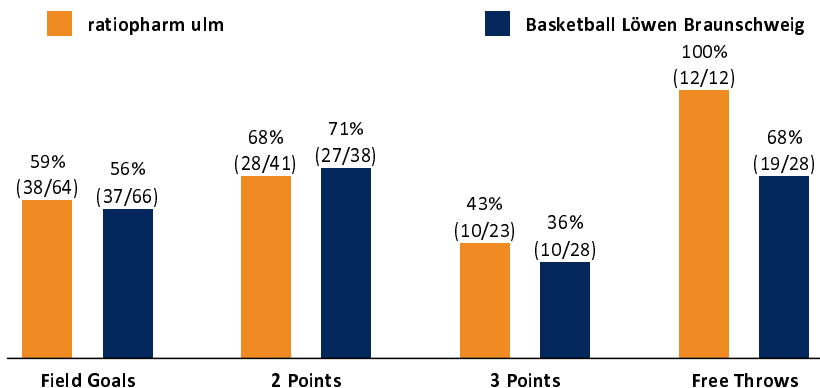

ratiopharm ulm

98 : 103

Basketball Löwen Braunschweig

Referee: MATIP Martin
Umpires: HACK Johannes / CICI Gentian
Commissioner: LAUPRECHT Claus

Attendance: 5.781
Ulm, ratiopharm arena (6.000 Plätze), FR 14 FEB 2020, 20:30, Game-ID: 24124

Scoreboard table showing Q1, Q2, Q3, Q4 scores for ULM and BRA.

ULM - ratiopharm ulm (Coach: LAKOVIC Jaka)

Main player statistics table for ULM, including columns for No., Name, Min, PTS, 2 Points, 3 Points, Field Goals, Free Throws, and various rebound/assist metrics.

BRA - Basketball Löwen Braunschweig (Coach: STROBL Pete)

Main player statistics table for BRA, including columns for No., Name, Min, PTS, 2 Points, 3 Points, Field Goals, Free Throws, and various rebound/assist metrics.

Summary table comparing ULM and BRA on metrics like Rebounds, Assists, Fouls, Turnovers, Steals, Points in the Paint, etc.

EASYCREDIT-BBL.DE

Alle offiziellen Statistiken der easyCredit BBL, Daten, Rekorde uvm. gibt es auf easyCredit-BBL.de! News, Stats, Tabelle und Spielplan für unterwegs: Kostenfrei für iOS und Android in der offiziellen Liga-App!

MAGENTA SPORT

Keinen Korb mehr verpassen - Alle Spiele der easyCredit BBL und des MagentaSport BBL Pokals LIVE und in HD! Das größte Basketball-Angebot Deutschlands zuhause und mobil! www.MagentaSport.de

LEGEND: Min Minutes Played, DR Defensive Rebounds, AS Assists, BS Blocked Shots, PF Fouls, +/- Plus-Minus-Rating, DNP Did Not Play, OR Offensive Rebounds, ST Steals, SB Shots Blocked, FD Fouls Drawn, * Starters, PTS Points, TR Total Rebounds, TO Turnovers, EFF Efficiency = ((PTS + TR + AS + ST + BS) - ((FGA - FGM) + (FTA - FTM) + TO))