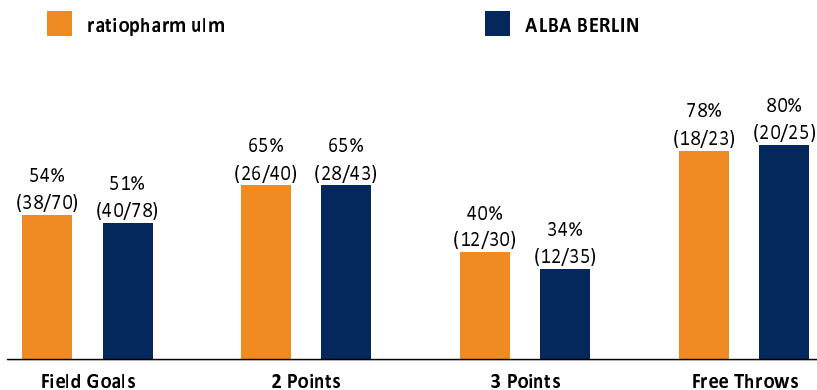

ratiopharm ulm

106 : 112

ALBA BERLIN

Referee: PANTHER Anne
Umpires: MADINGER Christof / GROLL Julian
Commissioner: EICHHORN Christian

Attendance: 5.815
Ulm, ratiopharm arena (6.000 Plätze), DI 11 FEB 2020, 19:00, Game-ID: 24137

Scoreboard table showing Q1, Q2, Q3, Q4, and OT1 scores for ULM and BER.

ULM - ratiopharm ulm (Coach: LAKOVIC Jaka)

Main player statistics table for ULM, including columns for No., Name, Min, PTS, 2 Points, 3 Points, Field Goals, Free Throws, and various rebound and efficiency metrics.

BER - ALBA BERLIN (Coach: GARCIA RENESES Alejandro)

Main player statistics table for BER, including columns for No., Name, Min, PTS, 2 Points, 3 Points, Field Goals, Free Throws, and various rebound and efficiency metrics.

Summary table comparing ULM and BER across various categories like Rebounds, Assists, Fouls, and Turnovers.

EASYCREDIT-BBL.DE

Alle offiziellen Statistiken der easyCredit BBL, Daten, Rekorde uvm. gibt es auf easyCredit-BBL.de! News, Stats, Tabelle und Spielplan für unterwegs: Kostenlos für iOS und Android in der offiziellen Liga-App!

MAGENTA SPORT

Keinen Korb mehr verpassen - Alle Spiele der easyCredit BBL und des MagentaSport BBL Pokals LIVE und in HD! Das größte Basketball-Angebot Deutschlands zuhause und mobil! www.MagentaSport.de

LEGEND: Min Minutes Played, DR Defensive Rebounds, AS Assists, BS Blocked Shots, PF Fouls, +/- Plus-Minus-Rating, DNP Did Not Play, OR Offensive Rebounds, ST Steals, SB Shots Blocked, FD Fouls Drawn, * Starters, PTS Points, TR Total Rebounds, TO Turnovers, EFF Efficiency = ((PTS + TR + AS + ST + BS) - ((FGA - FGM) + (FTA - FTM) + TO))