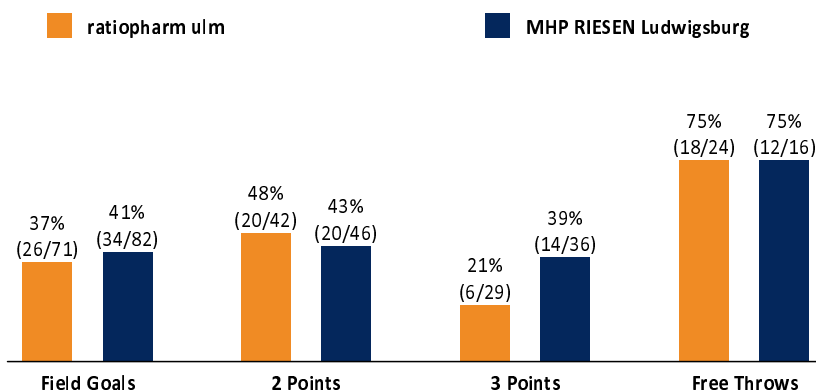

LUD - MHP RIESEN Ludwigsburg (Coach: PATRICK John)

No.	Name	Min	PTS	2 Points	3 Points	Field Goals	Free Throws	OR	DR	TR	AS	ST	TO	BS	SB	PF	FD	EFF	+/-
*0	CARRINGTON Khadeen	22:27	19	3/9 (33%)	4/7 (57%)	7/16 (44%)	1/1 (100%)		2	2	2	1	2			3	3	13	1
*1	WEILER-BABB Nick	25:38	4	1/5 (20%)	0/6 (0%)	1/11 (9%)	2/2 (100%)		3	3	2					2	1	-1	18
*3	SMITH Jaleen	37:54	19	4/6 (67%)	3/9 (33%)	7/15 (47%)	2/3 (67%)	5	4	9		1	1		1	2	4	19	15
7	KONGA Konstantin	22:00	8	0/1 (0%)	1/3 (33%)	1/4 (25%)	5/5 (100%)	1	6	7	2		1			3	2	13	24
9	KNIGHT Marcos	33:00	18	5/12 (42%)	2/4 (50%)	7/16 (44%)	2/4 (50%)	1	8	9	4	1	2		1	2	3	19	18
11	HERZOG Lukas	0:42	0															0	2
15	HUKPORTI Ariel	8:49	4	2/2 (100%)		2/2 (100%)			2	2						3		6	12
*18	WOHLFARTH-BOTTERMANN Jonas	12:30	2	1/2 (50%)		1/2 (50%)		4	2	6		1				3	2	8	-3
*21	LEISSNER Tanner	25:25	14	1/5 (20%)	4/7 (57%)	5/12 (42%)		4	2	6	1	1		3	1	2	15	6	
27	VON FINTEL Christian	0:22	0															0	0
30	BRASE Hans	DNP																	
33	JACKSON Cameron	11:13	6	3/4 (75%)		3/4 (75%)	0/1 (0%)	1		1	2		1			4	1	6	-3
Team / Coach								5	3	8								8	
Totals		200:00	94	20/46 (43%)	14/36 (39%)	34/82 (41%)	12/16 (75%)	21	32	53	13	5	7		5	23	18	106	18

ULM	Rebounds OR/DR/TR	LUD
16 / 30 / 46		21 / 32 / 53
13	Assists	13
18	Fouls	23
23	Fouls Drawn	18
9	Turnovers	7
6	Steals	5
36	Points in the Paint	34
19	Second Chance Points	8
7	Fast Break Points	1
12 (15:3)	Biggest Lead	18 (76:94)
12-0 (15:3)	Biggest Scoring Run	13-0 (23:29)
	Lead Changes:	1
	Times Tied:	2

EASycREDIT-BBL.DE

Alle offiziellen Statistiken der easyCredit BBL, Daten, Rekorde uvm. gibt es auf easyCredit-BBL.de! News, Stats, Tabelle und Spielplan für unterwegs: Kostenfrei für iOS und Android in der offiziellen Liga-App!

MAGENTA SPORT

Keinen Korb mehr verpassen - Alle Spiele der easyCredit BBL und des MagentaSport BBL Pokals LIVE und in HD! Das größte Basketball-Angebot Deutschlands zuhause und mobil! www.MagentaSport.de

LEGEND
Min Minutes Played   DR Defensive Rebounds   AS Assists   BS Blocked Shots   PF Fouls   +/- Plus-Minus-Rating
DNP Did Not Play   OR Offensive Rebounds   ST Steals   SB Shots Blocked   FD Fouls Drawn   * Starters
PTS Points   TR Total Rebounds   TO Turnovers   EFF Efficiency = ((PTS + TR + AS + ST + BS) - ((FGA - FGM) + (FTA - FTM) + TO))