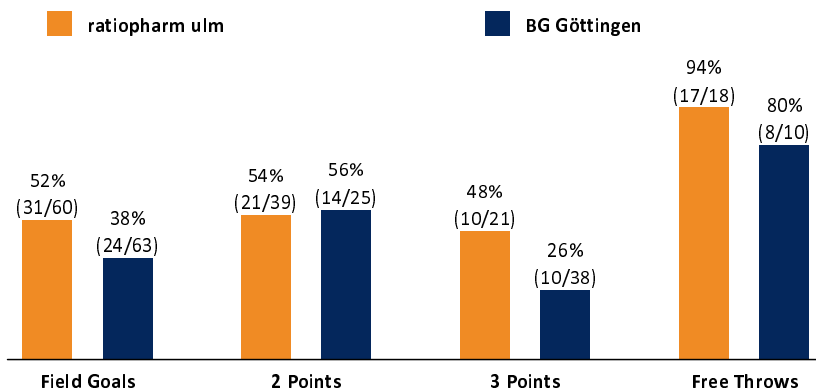

GOT - BG Göttingen (Coach: ROIJAKKERS Johan)

No.	Name	Min	PTS	2 Points	3 Points	Field Goals	Free Throws	OR	DR	TR	AS	ST	TO	BS	SB	PF	FD	EFF	+/-							
1	KOK Jito	7:01	2	1/1 (100%)		1/1 (100%)			1	1								3	-13							
*3	LOCKHART Dominic	15:26	1		0/3 (0%)	0/3 (0%)	1/2 (50%)	1	3	4	1		4			2	1	-2	-22							
5	WILLIAMS Leon	8:36	5		1/3 (33%)	1/3 (33%)	2/2 (100%)	1	1	2	3	1	1			1	1	8	12							
*7	RUOFF Alex	36:29	18	1/7 (14%)	4/9 (44%)	5/16 (31%)	4/5 (80%)	2	5	7	4	2	7			3	3	12	-10							
*10	KRAMER Dennis	20:43	11	5/7 (71%)		5/7 (71%)	1/1 (100%)	3	5	8	3		3	1		5	3	18	-3							
11	OMUVVIE Marvin	19:18	4	2/2 (100%)		2/2 (100%)			3	3		1				2		8	3							
13	ANDRIC Mihajlo	18:02	10	2/4 (50%)	2/5 (40%)	4/9 (44%)		1	1	2			2		1	2	2	5	-22							
17	MÖNNINGHOFF Mathis	22:00	6		2/6 (33%)	2/6 (33%)		1		1	1					1		4	-18							
*25	ALLEN Terry	16:44	2	1/1 (100%)	0/5 (0%)	1/6 (17%)			3	3			2			1		-2	-10							
*33	HUNDT Bennet	35:41	7	2/3 (67%)	1/7 (14%)	3/10 (30%)			1	1	7		6		3	3	8	2	-32							
Team / Coach																			4	1	5		1			4
Totals			200:00	66	14/25 (56%)	10/38 (26%)	24/63 (38%)	8/10 (80%)	13	24	37	19	4	26	1	4	19	18	60	-23						

ULM	Rebounds OR/DR/TR	GOT
5 / 24 / 29		13 / 24 / 37
25	Assists	19
18	Fouls	19
19	Fouls Drawn	18
14	Turnovers	26
13	Steals	4
40	Points in the Paint	18
4	Second Chance Points	15
12	Fast Break Points	5
28 (80:52)	Biggest Lead	5 (17:22)
17-0 (80:52)	Biggest Scoring Run	10-0 (17:22)
	Lead Changes:	3
	Times Tied:	4

EASYCREDIT-BBL.DE

Alle offiziellen Statistiken der easycCredit BBL, Daten, Rekorde uvm. gibt es auf easycCredit-BBL.de! News, Stats, Tabelle und Spielplan für unterwegs: Kostenfrei für iOS und Android in der offiziellen Liga-App!

MAGENTA SPORT

Keinen Korb mehr verpassen - Alle Spiele der easycCredit BBL und des MagentaSport BBL Pokals LIVE und in HD! Das größte Basketball-Angebot Deutschlands zuhause und mobil! www.MagentaSport.de

LEGEND

Min Minutes Played DR Defensive Rebounds AS Assists BS Blocked Shots PF Fouls +/- Plus-Minus-Rating
DNP Did Not Play OR Offensive Rebounds ST Steals SB Shots Blocked * Starters
PTS Points TR Total Rebounds TO Turnovers EFF Efficiency = ((PTS + TR + AS + ST + BS) - ((FGA - FGM) + (FTA - FTM) + TO))