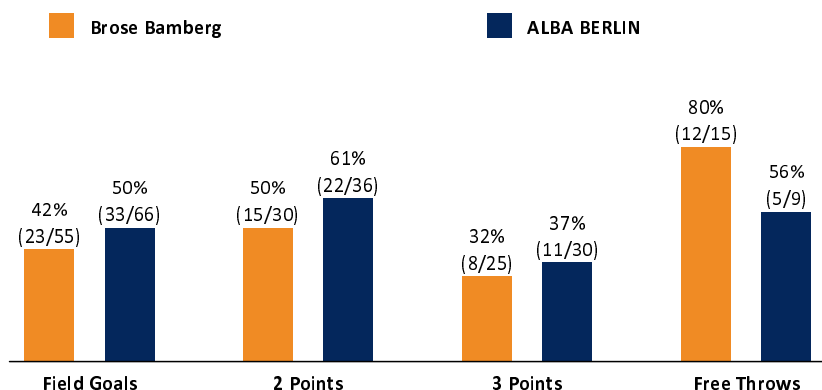

Brose Bamberg

66 : 82

ALBA BERLIN

Referee: PANTHER Anne
Umpires: MATIP Martin / RODRIGUEZ Toni
Commissioner: GINTSCHEL Winfried

Attendance: 5.775
Bamberg, BROSE ARENA (6.150 Plätze), SO 12 JAN 2020, 18:00, Game-ID: 23972

Scoreboard table showing Q1, Q2, Q3, Q4 scores for BAM and BER.

BAM - Brose Bamberg (Coach: MOORS Roel)

Main player statistics table for Brose Bamberg including columns for No., Name, Min, PTS, 2 Points, 3 Points, Field Goals, Free Throws, and various rebound/assist metrics.

BER - ALBA BERLIN (Coach: GARCIA RENESES Alejandro)

Main player statistics table for Alba Berlin including columns for No., Name, Min, PTS, 2 Points, 3 Points, Field Goals, Free Throws, and various rebound/assist metrics.

Summary table comparing team statistics for BAM and BER such as Rebounds, Assists, Fouls, Turnovers, and Steals.

EASYCREDIT-BBL.DE

Alle offiziellen Statistiken der easyCredit BBL, Daten, Rekorde uvm. gibt es auf easyCredit-BBL.de! News, Stats, Tabelle und Spielplan für unterwegs: Kostenfrei für iOS und Android in der offiziellen Liga-App!

MAGENTA SPORT

Keinen Korb mehr verpassen - Alle Spiele der easyCredit BBL und des MagentaSport BBL Pokals LIVE und in HD! Das größte Basketball-Angebot Deutschlands zuhause und mobil! www.MagentaSport.de

LEGEND: Min Minutes Played, DR Defensive Rebounds, AS Assists, BS Blocked Shots, PF Fouls, +/- Plus-Minus-Rating, DNP Did Not Play, OR Offensive Rebounds, ST Steals, SB Shots Blocked, FD Fouls Drawn, * Starters, PTS Points, TR Total Rebounds, TO Turnovers, EFF Efficiency = ((PTS + TR + AS + ST + BS) - ((FGA - FGM) + (FTA - FTM) + TO))