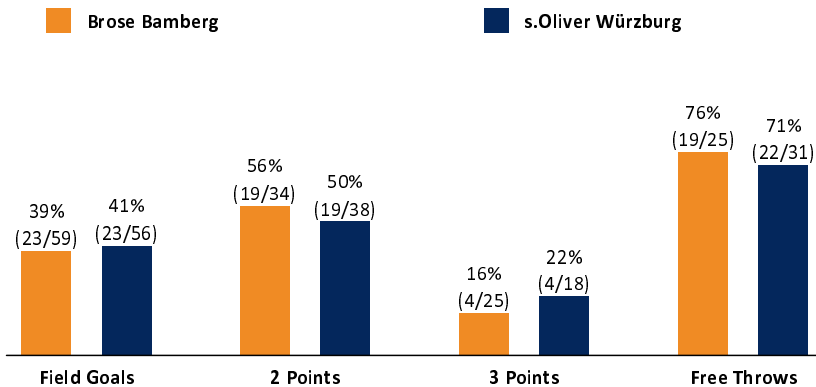

WUE - s.Oliver Würzburg (Coach: WUCHERER Denis)

No.	Name	Min	PTS	2 Points	3 Points	Field Goals	Free Throws	OR	DR	TR	AS	ST	TO	BS	SB	PF	FD	EFF	+/-
0	ETOU Junior	30:16	13	4/5 (80%)		4/5 (80%)	5/8 (63%)		6	6		1	1			3	4	15	12
1	HULLS Jordan	18:35	6	2/7 (29%)	0/3 (0%)	2/10 (20%)	2/3 (67%)	1		1						2	2	-2	-9
3	OBIESIE Joshua	6:54	4	1/2 (50%)		1/2 (50%)	2/2 (100%)		1	1						1	4	4	4
*5	RUDD Victor	24:46	10	2/3 (67%)	0/4 (0%)	2/7 (29%)	6/8 (75%)	1	6	7	1	1	3			2	4	9	4
*7	HAßFURTHER Nils	5:48	4	2/2 (100%)		2/2 (100%)							1					3	-10
8	RICHTER Johannes	13:08	3	1/2 (50%)		1/2 (50%)	1/2 (50%)	3	2	5	1	1	1			2	3	7	-17
12	BOWLIN Skyler	27:12	11	0/2 (0%)	3/5 (60%)	3/7 (43%)	2/4 (50%)	1	2	3	3	3	2			2	4	12	9
*21	KOCH Florian	20:02	0	0/2 (0%)	0/3 (0%)	0/5 (0%)		1		1			2		1	1		-6	-6
*22	WELLS Cameron	25:31	13	4/9 (44%)	1/2 (50%)	5/11 (45%)	2/2 (100%)		3	3	3	1	2			1	5	12	10
34	HOFFMANN Felix	9:40	0	0/1 (0%)	0/1 (0%)	0/2 (0%)			1	1	1	1	1			2		0	4
*40	FISCHER Luke	18:08	8	3/3 (100%)		3/3 (100%)	2/2 (100%)		3	3	3		1			4	2	13	14
Team / Coach								3	3						1		3		
Totals			200:00	72	19/38 (50%)	4/18 (22%)	23/56 (41%)	22/31 (71%)	7	27	34	12	8	14	1	20	25	70	3

BAM	Rebounds OR/DR/TR	WUE
10 / 28 / 38	Rebounds OR/DR/TR	7 / 27 / 34
14	Assists	12
26	Fouls	20
19	Fouls Drawn	25
12	Turnovers	14
9	Steals	8
34	Points in the Paint	32
9	Second Chance Points	4
6	Fast Break Points	2
10 (17:7)	Biggest Lead	6 (24:30)
12-0 (36:30)	Biggest Scoring Run	10-0 (17:17)
	Lead Changes:	4
	Times Tied:	4

LEGEND
Min Minutes Played   DR Defensive Rebounds   AS Assists   BS Blocked Shots   PF Fouls   +/- Plus-Minus-Rating
DNP Did Not Play   OR Offensive Rebounds   ST Steals   SB Shots Blocked   FD Fouls Drawn   * Starters
PTS Points   TR Total Rebounds   TO Turnovers   EFF Efficiency = ((PTS + TR + AS + ST + BS) - ((FGA - FGM) + (FTA - FTM) + TO))