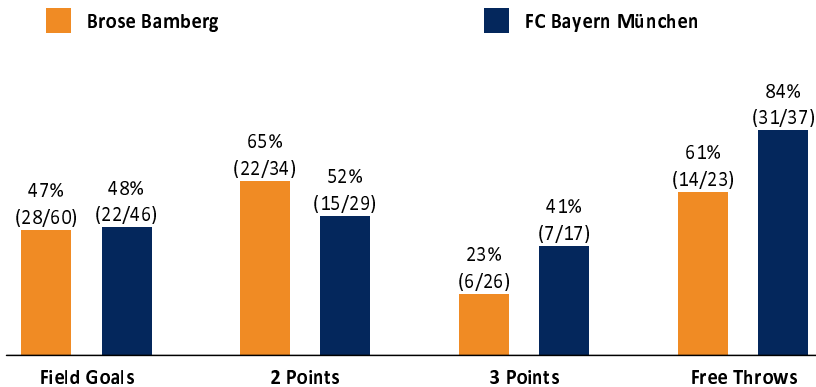

Brose Bamberg

76 : 82

FC Bayern München

Referee: LOTTERMOSER Robert
Umpires: CICI Gentian / ARIK Tamer
Commissioner: DIETERICH Sascha

Attendance: 6.150
Bamberg, BROSE ARENA (6.150 Plätze), MO 30 DEZ 2019, 20:30, Game-ID: 24095

Scoreboard by quarter: Q1, Q2, Q3, Q4. BAM vs FCB scores.

BAM - Brose Bamberg (Coach: MOORS Roel)

Main player statistics table for Brose Bamberg including columns for No., Name, Min, PTS, 2 Points, 3 Points, Field Goals, Free Throws, OR, DR, TR, AS, ST, TO, BS, SB, PF, FD, EFF, +/-.

FCB - FC Bayern München (Coach: RADONJIC Dejan)

Main player statistics table for FC Bayern München including columns for No., Name, Min, PTS, 2 Points, 3 Points, Field Goals, Free Throws, OR, DR, TR, AS, ST, TO, BS, SB, PF, FD, EFF, +/-.

Summary statistics table comparing BAM and FCB across various metrics like Rebounds, Assists, Fouls, Turnovers, Steals, Points in the Paint, etc.

EASycREDIT-BBL.DE

Alle offiziellen Statistiken der easycCredit BBL, Daten, Rekorde uvm. gibt es auf easycCredit-BBL.de! News, Stats, Tabelle und Spielplan für unterwegs: Kostenlos für iOS und Android in der offiziellen Liga-App!

MAGENTA SPORT

Keinen Korb mehr verpassen - Alle Spiele der easycCredit BBL und des MagentaSport BBL Pokals LIVE und in HD! Das größte Basketball-Angebot Deutschlands zuhause und mobil! www.MagentaSport.de

LEGEND: Min Minutes Played, DR Defensive Rebounds, AS Assists, BS Blocked Shots, PF Fouls, +/- Plus-Minus-Rating, DNP Did Not Play, OR Offensive Rebounds, ST Steals, SB Shots Blocked, FD Fouls Drawn, * Starters, PTS Points, TR Total Rebounds, TO Turnovers, EFF Efficiency = ((PTS + TR + AS + ST + BS) - ((FGA - FGM) + (FTA - FTM) + TO))