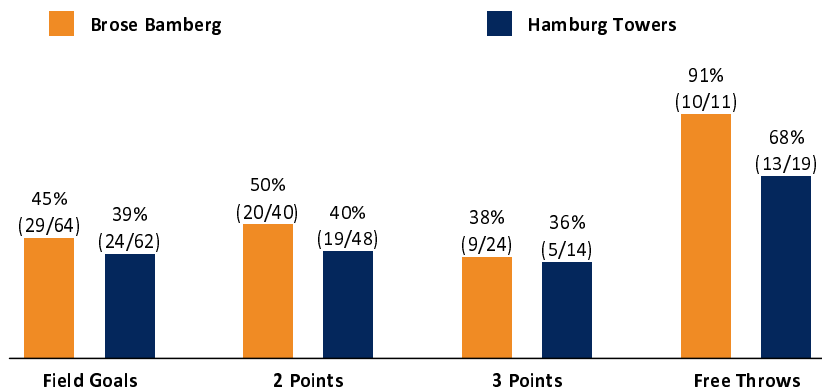

Brose Bamberg

77 : 66

Hamburg Towers

Referee: BARTH Benjamin
Umpires: KRÜPER Moritz / MUTAPCIC Armin
Commissioner: SCHENCKING Albert

Attendance: 5.162
Bamberg, BROSE ARENA (6.150 Plätze), Di 11 FEB 2020, 19:00, Game-ID: 24138

Scoreboard table showing Q1, Q2, Q3, Q4 scores for BAM and HAM.

BAM - Brose Bamberg (Coach: MOORS Roel)

Main player statistics table for Brose Bamberg including columns for No., Name, Min, PTS, 2 Points, 3 Points, Field Goals, Free Throws, and various rebound/assist metrics.

HAM - Hamburg Towers (Coach: TAYLOR Mike)

Main player statistics table for Hamburg Towers including columns for No., Name, Min, PTS, 2 Points, 3 Points, Field Goals, Free Throws, and various rebound/assist metrics.

Summary table comparing BAM and HAM across various team statistics like Rebounds, Assists, Fouls, Turnovers, Steals, Points in the Paint, etc.

EASYCREDIT-BBL.DE

Alle offiziellen Statistiken der easyCredit BBL, Daten, Rekorde uvm. gibt es auf easyCredit-BBL.de! News, Stats, Tabelle und Spielplan für unterwegs: Kostenlos für iOS und Android in der offiziellen Liga-App!

MAGENTA SPORT

Keinen Korb mehr verpassen - Alle Spiele der easyCredit BBL und des MagentaSport BBL Pokals LIVE und in HD! Das größte Basketball-Angebot Deutschlands zuhause und mobil! www.MagentaSport.de

LEGEND
Min Minutes Played, DR Defensive Rebounds, AS Assists, BS Blocked Shots, PF Fouls, +/- Plus-Minus-Rating
DNP Did Not Play, OR Offensive Rebounds, ST Steals, SB Shots Blocked, FD Fouls Drawn, * Starters
PTS Points, TR Total Rebounds, TO Turnovers, EFF Efficiency = ((PTS + TR + AS + ST + BS) - ((FGA - FGM) + (FTA - FTM) + TO))