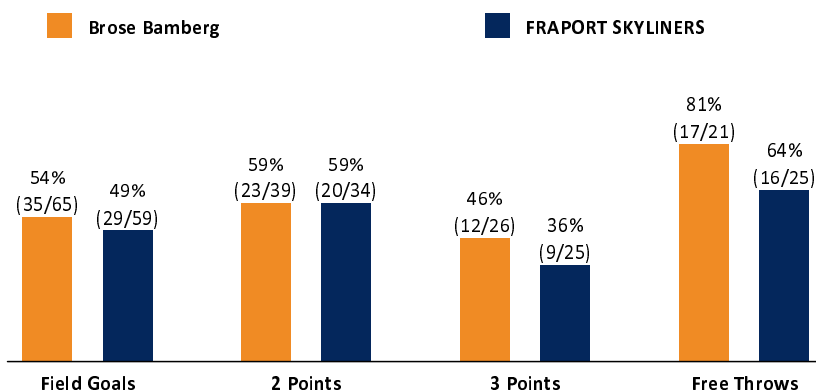

Brose Bamberg

99 : 83 FRAPORT SKYLINERS

Referee: RODRIGUEZ Toni
Umpires: STREIT Enrico / MADINGER Christof
Commissioner: GINTSCHEL Winfried

Attendance: 0
MÜNCHEN, Audi Dome, SA 13 JUN 2020, 16:30, Game-ID: 25132

Scoreboard table showing Q1, Q2, Q3, Q4 scores for BAM and FRA.

BAM - Brose Bamberg (Coach: MOORS Roel)

Main player statistics table for Brose Bamberg including columns for No., Name, Min, PTS, 2 Points, 3 Points, Field Goals, Free Throws, and various rebound/assist metrics.

FRA - FRAPORT SKYLINERS (Coach: GLEIM Sebastian)

Main player statistics table for Fraport Skyliners including columns for No., Name, Min, PTS, 2 Points, 3 Points, Field Goals, Free Throws, and various rebound/assist metrics.

Summary statistics table comparing BAM and FRA across various metrics like Rebounds, Assists, Fouls, Turnovers, Steals, etc.

EASycREDIT-BBL.DE

Alle offiziellen Statistiken der easyCredit BBL, Daten, Rekorde uvm. gibt es auf easyCredit-BBL.de! News, Stats, Tabelle und Spielplan für unterwegs: Kostenfrei für iOS und Android in der offiziellen Liga-App!

MAGENTA SPORT

Keinen Korb mehr verpassen - Alle Spiele der easyCredit BBL und des MagentaSport BBL Pokals LIVE und in HD! Das größte Basketball-Angebot Deutschlands zuhause und mobil! www.MagentaSport.de

LEGEND: Min Minutes Played, DR Defensive Rebounds, AS Assists, BS Blocked Shots, PF Fouls, +/- Plus-Minus-Rating, DNP Did Not Play, OR Offensive Rebounds, ST Steals, SB Shots Blocked, FD Fouls Drawn, * Starters, PTS Points, TR Total Rebounds, TO Turnovers, EFF Efficiency = ((PTS + TR + AS + ST + BS) - ((FGA - FGM) + (FTA - FTM) + TO))