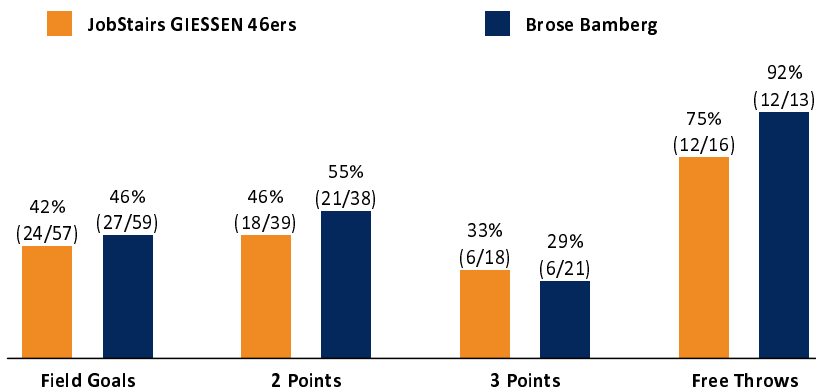

BAM - Brose Bamberg (Coach: MOORS Roel)

No.	Name	Min	PTS	2 Points	3 Points	Field Goals	Free Throws	OR	DR	TR	AS	ST	TO	BS	SB	PF	FD	EFF	+/-	
*1	LEE Paris	33:26	9	2/3 (67%)	1/4 (25%)	3/7 (43%)	2/2 (100%)		2	2	7		5			3	2	9	-4	
2	WEIDEMANN Nelson	3:17	3	1/1 (100%)		1/1 (100%)	1/1 (100%)						1			1	1	2	5	
*7	TAYLOR Kameron	24:13	9	2/4 (50%)	1/3 (33%)	3/7 (43%)	2/2 (100%)		5	5	4	2		1		3	2	17	19	
9	STUCKEY Maurice	5:16	3		1/3 (33%)	1/3 (33%)			1	1								2	-5	
10	FONT Aleix	DNP																		
11	McLEAN Tre	27:31	16	3/3 (100%)	2/2 (100%)	5/5 (100%)	4/4 (100%)	1	2	3	1	2	1				4	21	-8	
*16	OLINDE Louis	13:56	0	0/2 (0%)	0/3 (0%)	0/5 (0%)		1	1	2	1		1			3	1	-3	11	
20	HARRIS Elias	16:49	8	3/3 (100%)	0/1 (0%)	3/4 (75%)	2/2 (100%)				1		1			2	3	7	-12	
42	CARRERA Michael	12:58	5	1/4 (25%)	1/1 (100%)	2/5 (40%)			4	4	1		2		2	3		5	-3	
*43	SENGFELDER Christian	29:19	2	1/5 (20%)	0/2 (0%)	1/7 (14%)		4	6	10	2		1	1	2	1		8	8	
44	TAYLOR Bryce	12:21	0		0/2 (0%)	0/2 (0%)					1							-1	0	
*50	MAREI Assem	20:54	17	8/13 (62%)		8/13 (62%)	1/2 (50%)	4	6	10	2	2			2	3	3	25	19	
Team / Coach								3	2	5		2				3				
Totals			200:00	72	21/38 (55%)	6/21 (29%)	27/59 (46%)	12/13 (92%)	13	29	42	20	6	14	2	6	19	16	95	6

GIE	BAM
7 / 17 / 24	13 / 29 / 42
11	20
16	19
19	16
11	14
6	6
36	42
5	15
4	6
3 (33:30)	9 (40:49)
8-0 (17:16)	9-0 (37:45)
Lead Changes: 10	
Times Tied: 8	

EASYCREDIT-BBL.DE

Alle offiziellen Statistiken der easyCredit BBL, Daten, Rekorde uvm. gibt es auf easyCredit-BBL.de! News, Stats, Tabelle und Spielplan für unterwegs: Kostenfrei für iOS und Android in der offiziellen Liga-App!

TELEKOMSPORT.DE

Keinen Korb mehr verpassen - Alle Spiele der easyCredit BBL LIVE und in HD! Erleben sie jetzt das größte Basketball-Angebot Deutschlands zuhause und mobil! www.telekom-sport.de

LEGEND

Min Minutes Played   DR Defensive Rebounds   AS Assists   BS Blocked Shots   PF Fouls   +/- Plus-Minus-Rating
DNP Did Not Play   OR Offensive Rebounds   ST Steals   SB Shots Blocked   FD Fouls Drawn   * Starters
PTS Points   TR Total Rebounds   TO Turnovers   EFF Efficiency = ((PTS + TR + AS + ST + BS) - ((FGA - FGM) + (FTA - FTM) + TO))