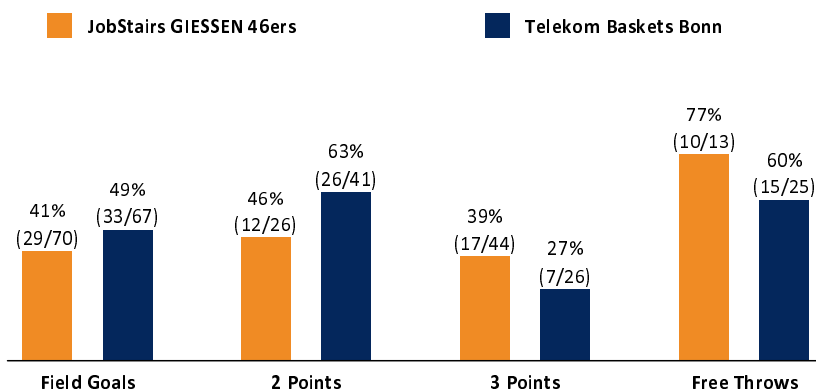

BON - Telekom Baskets Bonn (Coach: PÄCH Thomas)

No.	Name	Min	PTS	2 Points	3 Points	Field Goals	Free Throws	OR	DR	TR	AS	ST	TO	BS	SB	PF	FD	EFF	+/-	
1	SAIBOU Joshiko	24:49	11	4/6 (67%)	1/5 (20%)	5/11 (45%)		2	4	6	1	1	1			1	2	12	5	
*3	LAWRENCE Eugene	22:46	6	3/4 (75%)	0/2 (0%)	3/6 (50%)			1	1	11	3	4			2	3	14	2	
*7	SUBOTIC Bojan	26:06	12	3/4 (75%)	1/4 (25%)	4/8 (50%)	3/4 (75%)	2	6	8	3		1			2	3	17	4	
8	LISCHKA Benjamin	13:47	5	1/3 (33%)	1/1 (100%)	2/4 (50%)		1	1	2	1		3		1	4		3	-1	
9	FRAZIER Branden	22:53	7	1/2 (50%)	1/6 (17%)	2/8 (25%)	2/2 (100%)		1	1	3	1		1		2	1	7	-10	
13	POLAS BARTOLO Yorman	18:32	4	1/1 (100%)	0/1 (0%)	1/2 (50%)	2/6 (33%)	2	5	7	1	1	1			1	4	7	-15	
*15	BROWN Alec	25:09	22	6/9 (67%)	2/4 (50%)	8/13 (62%)	4/7 (57%)	1	4	5				5		1	4	24	-5	
*21	BINAPFL Kilian	8:50	0	0/1 (0%)		0/1 (0%)			3	3	1		1		1			2	6	
*23	SIMONS Benjamin	22:25	9	3/3 (100%)	1/3 (33%)	4/6 (67%)			2	2	2		1	1		1		11	19	
41	ZIMMERMAN Stephen	14:43	12	4/8 (50%)		4/8 (50%)	4/6 (67%)	2	3	5	3	1		2	1		4	17	10	
Team / Coach								2	1	3		1				2				
Totals			200:00	88	26/41 (63%)	7/26 (27%)	33/67 (49%)	15/25 (60%)	12	31	43	26	7	13	9	3	14	21	116	3

GIE	BON
10 / 28 / 38	12 / 31 / 43
23	26
21	14
14	21
12	13
6	7
22	40
11	13
3	13
6 (49:43)	10 (67:77)
12-0 (17:12)	8-0 (55:62)
Lead Changes: 8	
Times Tied: 6	

EASYCREDIT-BBL.DE

Alle offiziellen Statistiken der easyCredit BBL, Daten, Rekorde uvm. gibt es auf easyCredit-BBL.de! News, Stats, Tabelle und Spielplan für unterwegs: Kostenfrei für iOS und Android in der offiziellen Liga-App!

MAGENTA SPORT

Keinen Korb mehr verpassen - Alle Spiele der easyCredit BBL und des MagentaSport BBL Pokals LIVE und in HD! Das größte Basketball-Angebot Deutschlands zuhause und mobil! www.MagentaSport.de

LEGEND

Min Minutes Played   DR Defensive Rebounds   AS Assists   BS Blocked Shots   PF Fouls   +/- Plus-Minus-Rating
DNP Did Not Play   OR Offensive Rebounds   ST Steals   SB Shots Blocked   FD Fouls Drawn   * Starters
PTS Points   TR Total Rebounds   TO Turnovers   EFF Efficiency = ((PTS + TR + AS + ST + BS) - ((FGA - FGM) + (FTA - FTM) + TO))