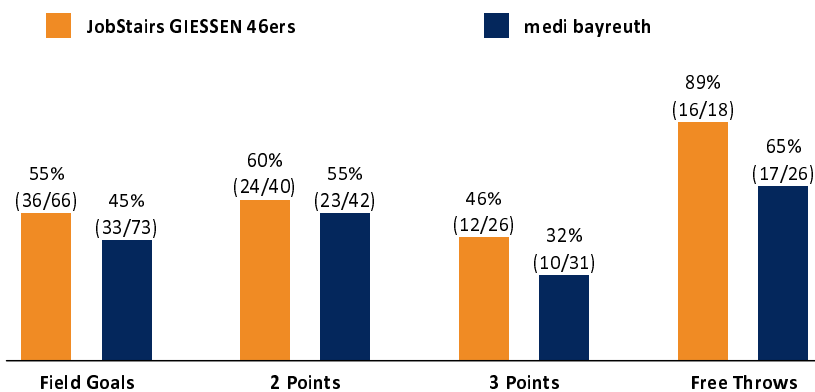

BAY - medi bayreuth (Coach: KORNER Raoul)

No.	Name	Min	PTS	2 Points	3 Points	Field Goals	Free Throws	OR	DR	TR	AS	ST	TO	BS	SB	PF	FD	EFF	+/-	
3	ROBINSON James	23:09	21	3/6 (50%)	4/5 (80%)	7/11 (64%)	3/3 (100%)				5					3	3	22	-3	
*8	WOODARD James	22:38	9	3/6 (50%)	1/3 (33%)	4/9 (44%)	0/3 (0%)	2	2	4	2				1	3	2	7	5	
*10	DORETH Bastian	18:14	3		1/6 (17%)	1/6 (17%)					2	1				1	1	1	-11	
*11	SEIFERTH Andreas	24:39	19	7/9 (78%)		7/9 (78%)	5/5 (100%)	4	3	7	5		2			5	5	27	-1	
*17	MEISNER Lukas	20:52	9	3/6 (50%)	1/3 (33%)	4/9 (44%)		2	1	3	4	1	3		1	2		9	-13	
20	ALFORD Bryce	16:35	7	2/2 (100%)	1/6 (17%)	3/8 (38%)					2						1	4	-9	
22	TRAVIS Reid	13:45	9	2/5 (40%)		2/5 (40%)	5/8 (63%)	2	3	5					1	4	5	8	0	
33	BRUINSMA Evan	20:08	7	2/3 (67%)	0/2 (0%)	2/5 (40%)	3/4 (75%)	3	7	10	3	1	1			2	2	16	4	
*44	LINHART Nate	33:58	9	1/4 (25%)	2/6 (33%)	3/10 (30%)	1/1 (100%)	1	6	7	4			1		1	2	14	-6	
50	GRÜTTNER BACOU Joanic	6:02	0	0/1 (0%)		0/1 (0%)	0/2 (0%)	3		3					1		1	0	-1	
Team / Coach								2	1	3							3			
Totals			200:00	93	23/42 (55%)	10/31 (32%)	33/73 (45%)	17/26 (65%)	19	23	42	27	3	6	1	4	21	22	111	-7

GIE	BAY
9 / 25 / 34	19 / 23 / 42
27	27
22	21
21	22
5	6
4	3
42	44
12	20
9	4
12 (67:55)	4 (36:40)
8-0 (100:93)	8-0 (80:81)
Lead Changes: 18	
Times Tied: 11	

EASYCREDIT-BBL.DE

Alle offiziellen Statistiken der easyCredit BBL, Daten, Rekorde uvm. gibt es auf easyCredit-BBL.de! News, Stats, Tabelle und Spielplan für unterwegs: Kostenfrei für iOS und Android in der offiziellen Liga-App!

MAGENTA SPORT

Keinen Korb mehr verpassen - Alle Spiele der easyCredit BBL und des MagentaSport BBL Pokals LIVE und in HD! Das größte Basketball-Angebot Deutschlands zuhause und mobil! www.MagentaSport.de

LEGEND

Min Minutes Played   DR Defensive Rebounds   AS Assists   BS Blocked Shots   PF Fouls   +/- Plus-Minus-Rating
DNP Did Not Play   OR Offensive Rebounds   ST Steals   SB Shots Blocked   FD Fouls Drawn   * Starters
PTS Points   TR Total Rebounds   TO Turnovers   EFF Efficiency = ((PTS + TR + AS + ST + BS) - ((FGA - FGM) + (FTA - FTM) + TO))