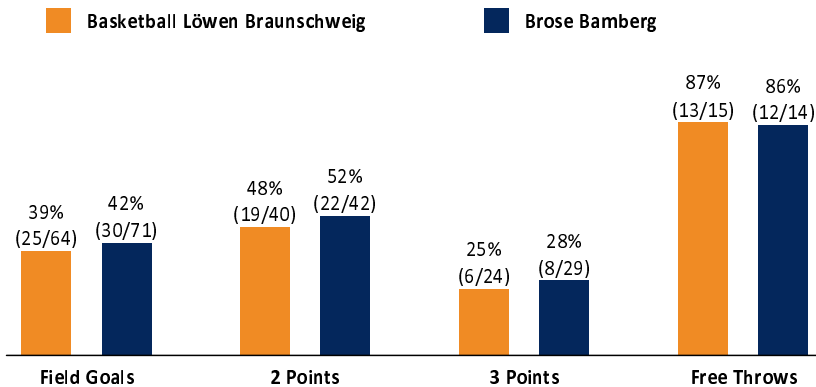

Referee: LOTTERMOSER Robert
Umpires: STRAUBE Carsten / KRÜPER Moritz
Commissioner: RÜTER Jörg

Braunschweig, Volkswagenhalle (6.500 Plätze), SA 14 DEZ 2019, 18:00, Game-ID: 23970

Attendance: 3.057

Scoreboard table showing Q1, Q2, Q3, Q4 scores for BRA and BAM.

BRA - Basketball Löwen Braunschweig (Coach: STROBL Pete)

Main player statistics table for Basketball Löwen Braunschweig including columns for No., Name, Min, PTS, 2 Points, 3 Points, Field Goals, Free Throws, and various rebound/assist metrics.

BAM - Brose Bamberg (Coach: MOORS Roel)

Main player statistics table for Brose Bamberg including columns for No., Name, Min, PTS, 2 Points, 3 Points, Field Goals, Free Throws, and various rebound/assist metrics.

Summary table comparing key statistics like Rebounds, Assists, Fouls, Turnovers, Steals, Points in the Paint, Second Chance Points, Fast Break Points, Biggest Lead, and Biggest Scoring Run between BRA and BAM.

EASYCREDIT-BBL.DE

Alle offiziellen Statistiken der easyCredit BBL, Daten, Rekorde uvm. gibt es auf easyCredit-BBL.de! News, Stats, Tabelle und Spielplan für unterwegs: Kostenlos für iOS und Android in der offiziellen Liga-App!

MAGENTA SPORT

Keinen Korb mehr verpassen - Alle Spiele der easyCredit BBL und des MagentaSport BBL Pokals LIVE und in HD! Das größte Basketball-Angebot Deutschlands zuhause und mobil! www.MagentaSport.de

LEGEND: Min Minutes Played, DR Defensive Rebounds, AS Assists, BS Blocked Shots, PF Fouls, +/- Plus-Minus-Rating, DNP Did Not Play, OR Offensive Rebounds, ST Steals, SB Shots Blocked, FD Fouls Drawn, * Starters, PTS Points, TR Total Rebounds, TO Turnovers, EFF Efficiency = ((PTS + TR + AS + ST + BS) - ((FGA - FGM) + (FTA - FTM) + TO))