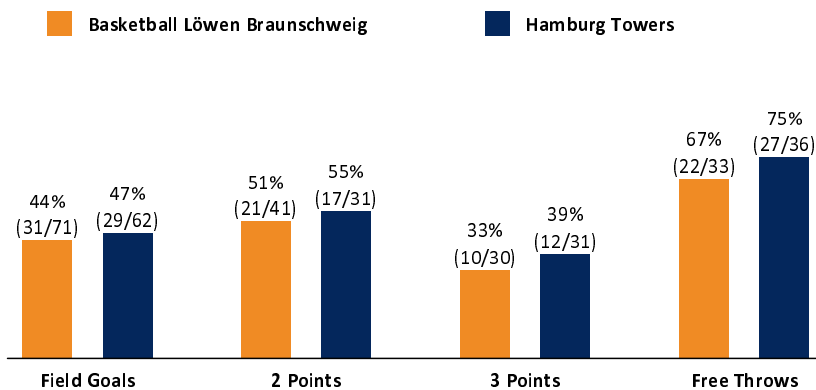

HAM - Hamburg Towers (Coach: TAYLOR Mike)

No.	Name	Min	PTS	2 Points	3 Points	Field Goals	Free Throws	OR	DR	TR	AS	ST	TO	BS	SB	PF	FD	EFF	+/-	
0	FRANKE Yannick	27:35	28	6/8 (75%)	2/6 (33%)	8/14 (57%)	10/11 (91%)	2	3	5	3	1				3	8	30	7	
*1	IBEH Prince	18:23	6	3/7 (43%)		3/7 (43%)	0/2 (0%)	4	3	7	1			2		5	3	10	3	
*5	BEECH Beau	33:13	12		3/7 (43%)	3/7 (43%)	3/3 (100%)	2	4	6		2	1	1		4	1	16	2	
*6	WALKER Tevonn	10:34	5	2/5 (40%)		2/5 (40%)	1/1 (100%)	1		1	1	1	2			5	2	3	-4	
*7	GUTIERREZ Jorge	32:44	19	4/9 (44%)	2/4 (50%)	6/13 (46%)	5/6 (83%)	2	4	6	10	2	5			4	9	24	11	
8	SCHAFFARTZIK Heiko	23:21	15		4/9 (44%)	4/9 (44%)	3/3 (100%)		1	1	1	1	2				1	11	10	
11	KINDZEKA Rene	DNP																		
12	MÜLLER Malik	2:02	3		1/1 (100%)	1/1 (100%)							1					2	-7	
13	FREESE Jannik	19:11	2				2/2 (100%)	2		2	1			3		1	1	8	-3	
21	HOLLATZ Justus	7:16	0		0/2 (0%)	0/2 (0%)					1		1			1		-2	-8	
*26	OGUNSIPE Marvin	25:32	7	2/2 (100%)	0/2 (0%)	2/4 (50%)	3/8 (38%)		5	5	2	2	3			4	6	6	7	
53	YEBO Kevin	0:09	0															0	-3	
Team / Coach								2	3	5						5				
Totals			200:00	97	17/31 (55%)	12/31 (39%)	29/62 (47%)	27/36 (75%)	15	23	38	20	9	15	6		27	31	113	3

BRA	Rebounds OR/DR/TR	HAM
19 / 23 / 42		15 / 23 / 38
21	Assists	20
32	Fouls	27
25	Fouls Drawn	31
15	Turnovers	15
10	Steals	9
28	Points in the Paint	28
24	Second Chance Points	23
6	Fast Break Points	12
3 (80:77)	Biggest Lead	17 (15:32)
15-0 (33:35)	Biggest Scoring Run	9-0 (11:23)
	Lead Changes:	3
	Times Tied:	7

EASYS-CREDIT-BBL.DE

Alle offiziellen Statistiken der easycrredit BBL, Daten, Rekorde uvm. gibt es auf easycrredit-bbl.de! News, Stats, Tabelle und Spielplan für unterwegs: Kostenfrei für iOS und Android in der offiziellen Liga-App!

MAGENTA SPORT

Keinen Korb mehr verpassen - Alle Spiele der easycrredit BBL und des MagentaSport BBL Pokals LIVE und in HD! Das größte Basketball-Angebot Deutschlands zuhause und mobil! www.MagentaSport.de

LEGEND
Min Minutes Played   DR Defensive Rebounds   AS Assists   BS Blocked Shots   PF Fouls   +/- Plus-Minus-Rating
DNP Did Not Play   OR Offensive Rebounds   ST Steals   SB Shots Blocked   FD Fouls Drawn   * Starters
PTS Points   TR Total Rebounds   TO Turnovers   EFF Efficiency = ((PTS + TR + AS + ST + BS) - ((FGA - FGM) + (FTA - FTM) + TO))