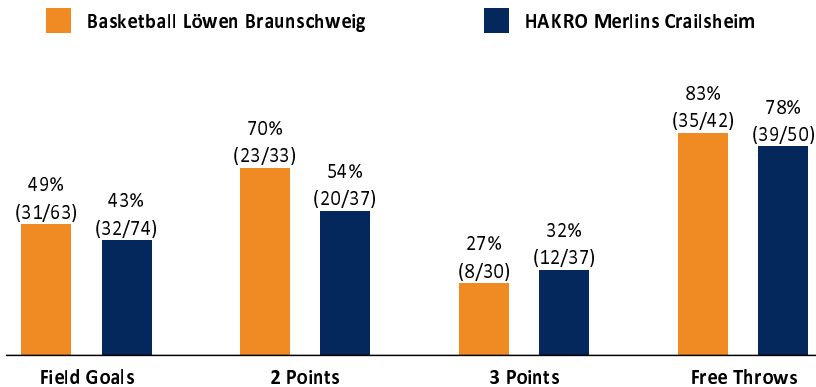

CRA - HAKRO Merlins Crailsheim (Coach: HIALO Tuomas)

No.	Name	Min	PTS	2 Points	3 Points	Field Goals	Free Throws	OR	DR	TR	AS	ST	TO	BS	SB	PF	FD	EFF	+/-	
*0	RUSSELL DeWayne	30:40	15	3/7 (43%)	1/3 (33%)	4/10 (40%)	6/7 (86%)	1	1	2	8	3	6		1	4	7	15	6	
1	CARPENTER Liam	DNP																		
3	STUCKEY Maurice	9:29	4	1/1 (100%)	0/3 (0%)	1/4 (25%)	2/3 (67%)		2	2	1					3	1	3	-6	
6	SPAN Jan	23:12	14	0/4 (0%)	4/5 (80%)	4/9 (44%)	2/2 (100%)				6	3	1		1	3	1	17	18	
*7	HERRERA Sebastian	27:25	9	2/4 (50%)	1/9 (11%)	3/13 (23%)	2/3 (67%)	1	2	3	4		2		1	1	2	3	22	
*9	BLECK Fabian	28:25	8	3/4 (75%)	0/1 (0%)	3/5 (60%)	2/2 (100%)	4	3	7	2	1				5	1	16	-6	
12	FORD Quincy	31:12	13	0/2 (0%)	2/5 (40%)	2/7 (29%)	7/7 (100%)	1	5	6	3	4	1			3	4	20	2	
20	MORGAN Jeremy	19:34	14	0/1 (0%)	4/8 (50%)	4/9 (44%)	2/5 (40%)	1	1	2			1	1		5	5	8	-6	
*26	HAWKINS Javontae	36:08	24	5/8 (63%)	0/2 (0%)	5/10 (50%)	14/18 (78%)	2	6	8	2		4			3	11	21	16	
*34	JONES Aaron	18:55	14	6/6 (100%)	0/1 (0%)	6/7 (86%)	2/3 (67%)		2	2		1	1			5	2	14	4	
51	URBANSKY Sören	DNP																		
Team / Coach								5	4	9			2				7			
Totals			225:00	115	20/37 (54%)	12/37 (32%)	32/74 (43%)	39/50 (78%)	15	26	41	26	12	18	1	3	32	34	124	10

BRA	CRA
10 / 30 / 40	15 / 26 / 41
22	26
36	32
32	34
23	18
9	12
44	38
17	16
6	9
6 (88:82)	10 (105:115)
6-0 (8:7)	8-0 (38:42)
Lead Changes: 10	
Times Tied: 14	

EASYCREDIT-BBL.DE

Alle offiziellen Statistiken der easyCredit BBL, Daten, Rekorde uvm. gibt es auf easyCredit-BBL.de! News, Stats, Tabelle und Spielplan für unterwegs: Kostenfrei für iOS und Android in der offiziellen Liga-App!

MAGENTA SPORT

Keinen Korb mehr verpassen - Alle Spiele der easyCredit BBL und des MagentaSport BBL Pokals LIVE und in HD! Das größte Basketball-Angebot Deutschlands zuhause und mobil! www.MagentaSport.de

LEGEND
Min Minutes Played   **DR** Defensive Rebounds   **AS** Assists   **BS** Blocked Shots   **PF** Fouls   **+/-** Plus-Minus-Rating
DNP Did Not Play   **OR** Offensive Rebounds   **ST** Steals   **SB** Shots Blocked   **FD** Fouls Drawn   ***** Starters
PTS Points   **TR** Total Rebounds   **TO** Turnovers   **EFF** Efficiency = ((PTS + TR + AS + ST + BS) - ((FGA - FGM) + (FTA - FTM) + TO))