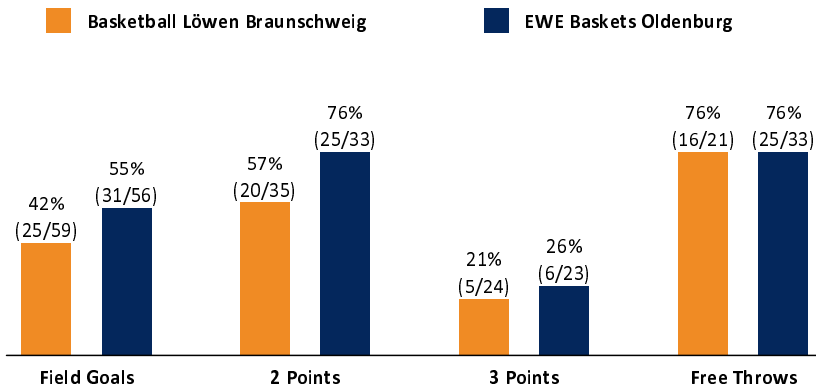

OLD - EWE Baskets Oldenburg (Coach: DRIJENCIC Miladen)

No.	Name	Min	PTS	2 Points	3 Points	Field Goals	Free Throws	OR	DR	TR	AS	ST	TO	BS	SB	PF	FD	EFF	+/-	
2	MOORE Armani	20:03	17	5/6 (83%)	1/1 (100%)	6/7 (86%)	4/5 (80%)	2	2	4	1					2	4	20	6	
*3	HOBBS Braydon	22:39	15	2/2 (100%)	3/6 (50%)	5/8 (63%)	2/2 (100%)		1	1	2	2	1	1			2	17	21	
5	SEARS Justin	13:18	6	1/2 (50%)		1/2 (50%)	4/6 (67%)	2		2	1			1		3	3	7	2	
*9	TADDA Karsten	21:14	0		0/1 (0%)	0/1 (0%)			1	1	1	1					1	2	12	
11	McCLAIN Kevin	10:25	1		0/3 (0%)	0/3 (0%)	1/2 (50%)		1	1	1			1		5	1	0	-1	
15	KEßEN Marcel	4:01	5	2/3 (67%)		2/3 (67%)	1/2 (50%)	1		1		1			1		1	5	-1	
21	AMAIZE Robin	20:39	9	1/2 (50%)	1/2 (50%)	2/4 (50%)	4/5 (80%)		2	2	1	1	1			3	3	9	10	
*23	PAULDING Rickey	19:21	14	5/5 (100%)	0/3 (0%)	5/8 (63%)	4/5 (80%)	1	2	3	1	3				2	4	17	12	
*24	MAHALBASIC Rasid	26:42	8	3/5 (60%)	0/2 (0%)	3/7 (43%)	2/2 (100%)		3	3	9	5	6			3	3	15	20	
*33	SCHWETHELM Philipp	15:56	4	1/1 (100%)	0/2 (0%)	1/3 (33%)	2/2 (100%)		3	3				1		1	3	6	17	
55	LARSON Tyler	25:42	14	5/7 (71%)	1/3 (33%)	6/10 (60%)	1/2 (50%)				6	3	6	1	1	1	3	13	12	
Team / Coach								3	2	5		1				4				
Totals			200:00	93	25/33 (76%)	6/23 (26%)	31/56 (55%)	25/33 (76%)	9	17	26	23	16	15	5	2	20	28	115	22

BRA	Rebounds OR/DR/TR	OLD
17 / 19 / 36		9 / 17 / 26
21	Assists	23
28	Fouls	20
20	Fouls Drawn	28
26	Turnovers	15
9	Steals	16
34	Points in the Paint	42
14	Second Chance Points	11
8	Fast Break Points	15
3 (3:0)	Biggest Lead	26 (57:83)
6-0 (32:33)	Biggest Scoring Run	9-0 (5:11)
	Lead Changes:	1
	Times Tied:	1

EASycREDIT-BBL.DE

Alle offiziellen Statistiken der easyCredit BBL, Daten, Rekorde uvm. gibt es auf easyCredit-BBL.de! News, Stats, Tabelle und Spielplan für unterwegs: Kostenfrei für iOS und Android in der offiziellen Liga-App!

MAGENTA SPORT

Keinen Korb mehr verpassen - Alle Spiele der easyCredit BBL und des MagentaSport BBL Pokals LIVE und in HD! Das größte Basketball-Angebot Deutschlands zuhause und mobil! www.MagentaSport.de

LEGEND
Min Minutes Played   **DR** Defensive Rebounds   **AS** Assists   **BS** Blocked Shots   **PF** Fouls   **+/-** Plus-Minus-Rating
DNP Did Not Play   **OR** Offensive Rebounds   **ST** Steals   **SB** Shots Blocked   **FD** Fouls Drawn   ***** Starters
PTS Points   **TR** Total Rebounds   **TO** Turnovers   **EFF** Efficiency = ((PTS + TR + AS + ST + BS) - ((FGA - FGM) + (FTA - FTM) + TO))