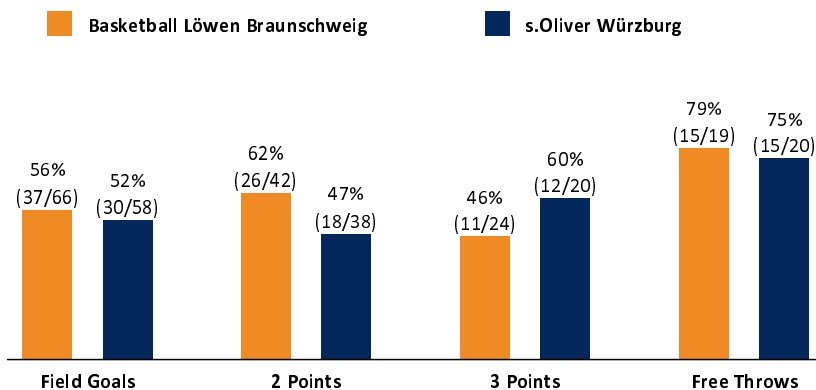

WUE - s.Oliver Würzburg (Coach: WUCHERER Denis)

No.	Name	Min	PTS	2 Points	3 Points	Field Goals	Free Throws	OR	DR	TR	AS	ST	TO	BS	SB	PF	FD	EFF	+/-	
0	ETOU Junior	23:46	7	2/5 (40%)	0/1 (0%)	2/6 (33%)	3/5 (60%)	1	3	4	2		1	1	1	4	3	7	4	
1	HULLS Jordan	26:50	15	3/6 (50%)	3/5 (60%)	6/11 (55%)			2	2	4	3	2			3	2	17	-4	
3	OBIESIE Joshua	11:33	5	1/4 (25%)	1/1 (100%)	2/5 (40%)					3	1	1			1	5	3		
*5	RUDD Victor	26:09	10	3/5 (60%)	0/2 (0%)	3/7 (43%)	4/4 (100%)		3	3	3		4			1	2	8	-20	
*7	HAßFURTHER Nils	13:10	2	1/1 (100%)		1/1 (100%)					1	1						4	-9	
8	RICHTER Johannes	19:26	7	2/3 (67%)	0/1 (0%)	2/4 (50%)	3/4 (75%)		2	2	1	1		1	1		2	9	-2	
*12	BOWLIN Skyler	28:27	17	0/1 (0%)	5/6 (83%)	5/7 (71%)	2/3 (67%)		2	2	3	1	4			3	3	16	-16	
*21	KOCH Florian	19:12	9	0/3 (0%)	3/4 (75%)	3/7 (43%)		1		1	3		1		1	2		8	-23	
34	HOFFMANN Felix	12:16	4	2/2 (100%)		2/2 (100%)			1	1			1			3		4	10	
*40	FISCHER Luke	19:11	11	4/8 (50%)		4/8 (50%)	3/4 (75%)	4	2	6	2		1	2		2	4	15	-8	
Team / Coach								2	3	5			1			4				
Totals			200:00	87	18/38 (47%)	12/20 (60%)	30/58 (52%)	15/20 (75%)	8	18	26	22	7	16	4	3	18	17	97	-13

BRA	WUE
12 / 21 / 33	8 / 18 / 26
24	Rebounds OR/DR/TR
18	Assists
18	Fouls
14	Fouls Drawn
11	Turnovers
50	Steals
17	Points in the Paint
20	Second Chance Points
13 (100:87)	Fast Break Points
9-0 (82:79)	Biggest Lead
	Biggest Scoring Run
	Lead Changes: 6
	Times Tied: 3

EASYCREDIT-BBL.DE

Alle offiziellen Statistiken der easyCredit BBL, Daten, Rekorde uvm. gibt es auf easyCredit-BBL.de! News, Stats, Tabelle und Spielplan für unterwegs: Kostenfrei für iOS und Android in der offiziellen Liga-App!

MAGENTA SPORT

Keinen Korb mehr verpassen - Alle Spiele der easyCredit BBL und des MagentaSport BBL Pokals LIVE und in HD! Das größte Basketball-Angebot Deutschlands zuhause und mobil! www.MagentaSport.de

LEGEND
Min Minutes Played   DR Defensive Rebounds   AS Assists   BS Blocked Shots   PF Fouls   +/- Plus-Minus-Rating
DNP Did Not Play   OR Offensive Rebounds   ST Steals   SB Shots Blocked   FD Fouls Drawn   * Starters
PTS Points   TR Total Rebounds   TO Turnovers   EFF Efficiency = ((PTS + TR + AS + ST + BS) - ((FGA - FGM) + (FTA - FTM) + TO))