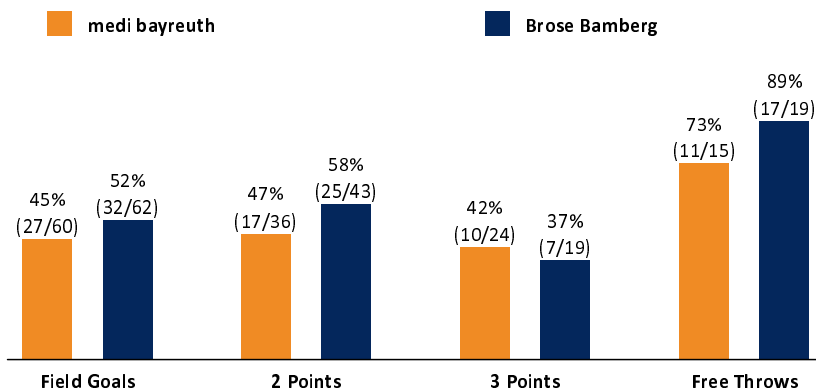

medi bayreuth

75 : 88

Brose Bamberg

Referee: PANTHER Anne
Umpires: SIMONOW Konstantin / ARIK Tamer
Commissioner: WEICHERT Horst

Attendance: 3.400
Bayreuth, Oberfrankenhalle, DI 24 SEP 2019, 20:00, Game-ID: 23986

Scoreboard table showing Q1, Q2, Q3, Q4 scores for BAY and BAM.

BAY - medi bayreuth (Coach: KORNER Raoul)

Main player statistics table for medi bayreuth including columns for No., Name, Min, PTS, 2 Points, 3 Points, Field Goals, Free Throws, OR, DR, TR, AS, ST, TO, BS, SB, PF, FD, EFF, +/-.

BAM - Brose Bamberg (Coach: MOORS Roel)

Main player statistics table for Brose Bamberg including columns for No., Name, Min, PTS, 2 Points, 3 Points, Field Goals, Free Throws, OR, DR, TR, AS, ST, TO, BS, SB, PF, FD, EFF, +/-.

Summary statistics table comparing BAY and BAM across various categories like Rebounds, Assists, Fouls, etc.

EASycRedit-BBL.de

Alle offiziellen Statistiken der easyCredit BBL, Daten, Rekorde uvm. gibt es auf easyCredit-BBL.de! News, Stats, Tabelle und Spielplan für unterwegs: Kostenfrei für iOS und Android in der offiziellen Liga-App!

MAGENTA SPORT

Keinen Korb mehr verpassen - Alle Spiele der easyCredit BBL und des MagentaSport BBL Pokals LIVE und in HD! Das größte Basketball-Angebot Deutschlands zuhause und mobil! www.MagentaSport.de

LEGEND: Min Minutes Played, DR Defensive Rebounds, AS Assists, BS Blocked Shots, PF Fouls, +/- Plus-Minus-Rating, DNP Did Not Play, OR Offensive Rebounds, ST Steals, SB Shots Blocked, FD Fouls Drawn, * Starters, PTS Points, TR Total Rebounds, TO Turnovers, EFF Efficiency = ((PTS + TR + AS + ST + BS) - ((FGA - FGM) + (FTA - FTM) + TO))