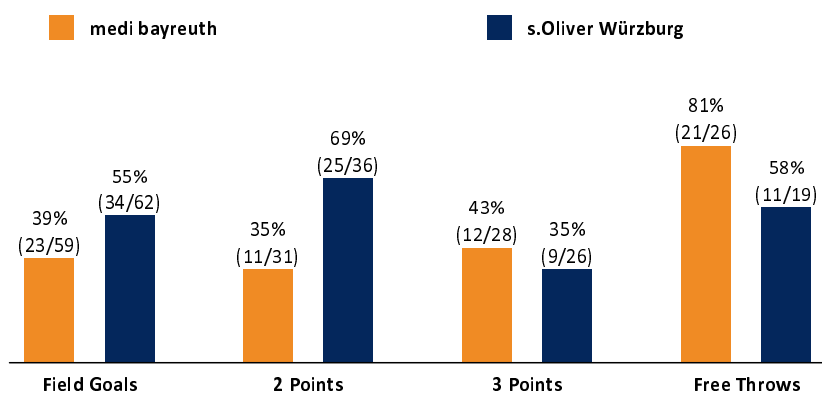

medi bayreuth

79 : 88

s.Oliver Würzburg

Referee: MADINGER Christoph (DEU)
Umpires: BITTNER Steve / FINGERLING Stefan (DEU)
Commissioner: LAUPRECHT Claus (DEU)

Attendance: 3.100
Bayreuth, Oberfrankenhalle (3.300 Plätze), SO 13 OKT 2019, 18:00, Game-ID: 24007

Scoreboard table showing quarters Q1, Q2, Q3, Q4 for BAY and WUE.

BAY - medi bayreuth (Coach: KORNER Raoul)

Main player statistics table for medi bayreuth including columns for No., Name, Min, PTS, 2 Points, 3 Points, Field Goals, Free Throws, and various rebound/assist metrics.

WUE - s.Oliver Würzburg (Coach: WUCHERER Denis)

Main player statistics table for s.Oliver Würzburg including columns for No., Name, Min, PTS, 2 Points, 3 Points, Field Goals, Free Throws, and various rebound/assist metrics.

Summary statistics table comparing BAY and WUE across various metrics like Rebounds, Assists, Fouls, Turnovers, Steals, Points in the Paint, etc.

EASycRedit-BBL.de
Alle offiziellen Statistiken der easyCredit BBL, Daten,
Rekorde uvm. gibt es auf easyCredit-BBL.de! News, Stats, Tabelle und Spielplan
für unterwegs: Kostenlos für iOS und Android in der offiziellen Liga-App!

MAGENTA SPORT
Keinen Korb mehr verpassen - Alle Spiele der easy-
Credit BBL und des MagentaSport BBL Pokals LIVE und in HD! Das größte
Basketball-Angebot Deutschlands zuhause und mobil! www.MagentaSport.de

LEGEND
Min Minutes Played, DR Defensive Rebounds, AS Assists, BS Blocked Shots, PF Fouls, +/- Plus-Minus-Rating
DNP Did Not Play, OR Offensive Rebounds, ST Steals, SB Shots Blocked, FD Fouls Drawn, * Starters
PTS Points, TR Total Rebounds, TO Turnovers, EFF Efficiency = ((PTS + TR + AS + ST + BS) - ((FGA - FGM) + (FTA - FTM) + TO))