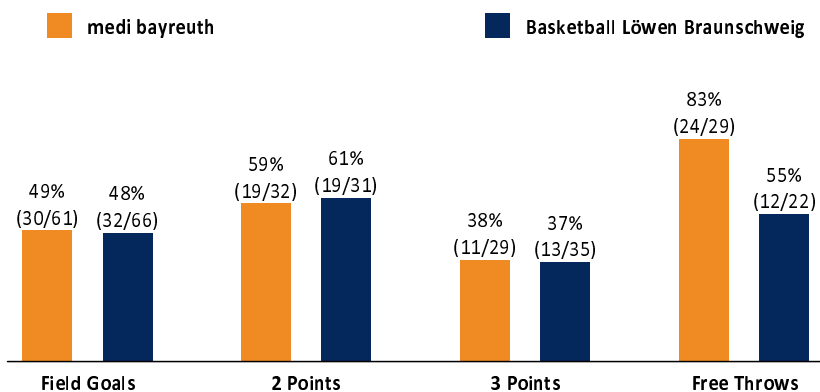

medi bayreuth

95 : 89

Basketball Löwen Braunschweig

Referee: FRITZ Clemens
Umpires: KRÜPER Moritz / GUTTING Michael
Commissioner: LAUPRECHT Claus

Attendance: 3.203
Bayreuth, Oberfrankenhalle (3.300 Plätze), SO 10 NOV 2019, 15:00, Game-ID: 24037

Scoreboard table showing Q1, Q2, Q3, Q4 scores for BAY and BRA.

BAY - medi bayreuth (Coach: KORNER Raoul)

Main player statistics table for medi bayreuth including columns for No., Name, Min, PTS, 2 Points, 3 Points, Field Goals, Free Throws, OR, DR, TR, AS, ST, TO, BS, SB, PF, FD, EFF, +/-.

BRA - Basketball Löwen Braunschweig (Coach: STROBL Pete)

Main player statistics table for Basketball Löwen Braunschweig including columns for No., Name, Min, PTS, 2 Points, 3 Points, Field Goals, Free Throws, OR, DR, TR, AS, ST, TO, BS, SB, PF, FD, EFF, +/-.

Summary statistics table comparing BAY and BRA on metrics like Rebounds, Assists, Fouls, Turnovers, Steals, Points in the Paint, etc.

EASYCREDIT-BBL.DE

Alle offiziellen Statistiken der easyCredit BBL, Daten, Rekorde uvm. gibt es auf easyCredit-BBL.de! News, Stats, Tabelle und Spielplan für unterwegs: Kostenlos für iOS und Android in der offiziellen Liga-App!

MAGENTA SPORT

Keinen Korb mehr verpassen - Alle Spiele der easyCredit BBL und des MagentaSport BBL Pokals LIVE und in HD! Das größte Basketball-Angebot Deutschlands zuhause und mobil! www.MagentaSport.de

LEGEND: Min Minutes Played, DR Defensive Rebounds, AS Assists, BS Blocked Shots, PF Fouls, +/- Plus-Minus-Rating, DNP Did Not Play, OR Offensive Rebounds, ST Steals, SB Shots Blocked, FD Fouls Drawn, * Starters, PTS Points, TR Total Rebounds, TO Turnovers, EFF Efficiency = ((PTS + TR + AS + ST + BS) - ((FGA - FGM) + (FTA - FTM) + TO))