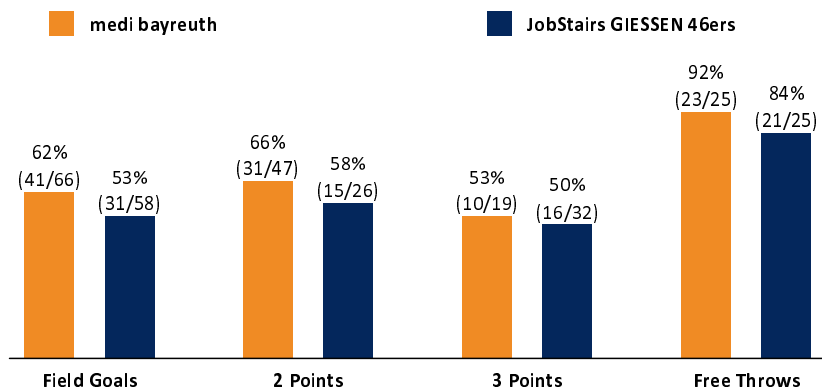

medi bayreuth

115 : 99 JobStairs GIESSEN 46ers

Referee: HACK Johannes
Umpires: CICI Gentian / BRENDEL Nicolas
Commissioner: SCHENCKING Albert

Attendance: 3.400
Bayreuth, Oberfrankenhalle (3.300 Plätze), SO 29 DEZ 2019, 15:00, Game-ID: 24089

Scoreboard table showing Q1, Q2, Q3, Q4 scores for BAY and GIE.

BAY - medi bayreuth (Coach: KORNER Raoul)

Main player statistics table for medi bayreuth, including columns for No., Name, Min, PTS, 2 Points, 3 Points, Field Goals, Free Throws, and various rebound/assist metrics.

GIE - JobStairs GIESSEN 46ers (Coach: FREYER Ingo)

Main player statistics table for JobStairs GIESSEN 46ers, including columns for No., Name, Min, PTS, 2 Points, 3 Points, Field Goals, Free Throws, and various rebound/assist metrics.

Summary comparison table between BAY and GIE for various statistics like Rebounds, Assists, Fouls, Turnovers, Steals, Points in the Paint, etc.

EASYCREDIT-BBL.DE

Alle offiziellen Statistiken der easyCredit BBL, Daten, Rekorde uvm. gibt es auf easyCredit-BBL.de! News, Stats, Tabelle und Spielplan für unterwegs: Kostenlos für iOS und Android in der offiziellen Liga-App!

MAGENTA SPORT

Keinen Korb mehr verpassen - Alle Spiele der easyCredit BBL und des MagentaSport BBL Pokals LIVE und in HD! Das größte Basketball-Angebot Deutschlands zuhause und mobil! www.MagentaSport.de

LEGEND
Min Minutes Played
DR Defensive Rebounds
AS Assists
BS Blocked Shots
PF Fouls
+/- Plus-Minus-Rating
DNP Did Not Play
OR Offensive Rebounds
ST Steals
SB Shots Blocked
FD Fouls Drawn
* Starters
PTS Points
TR Total Rebounds
TO Turnovers
EFF Efficiency = ((PTS + TR + AS + ST + BS) - ((FGA - FGM) + (FTA - FTM) + TO))